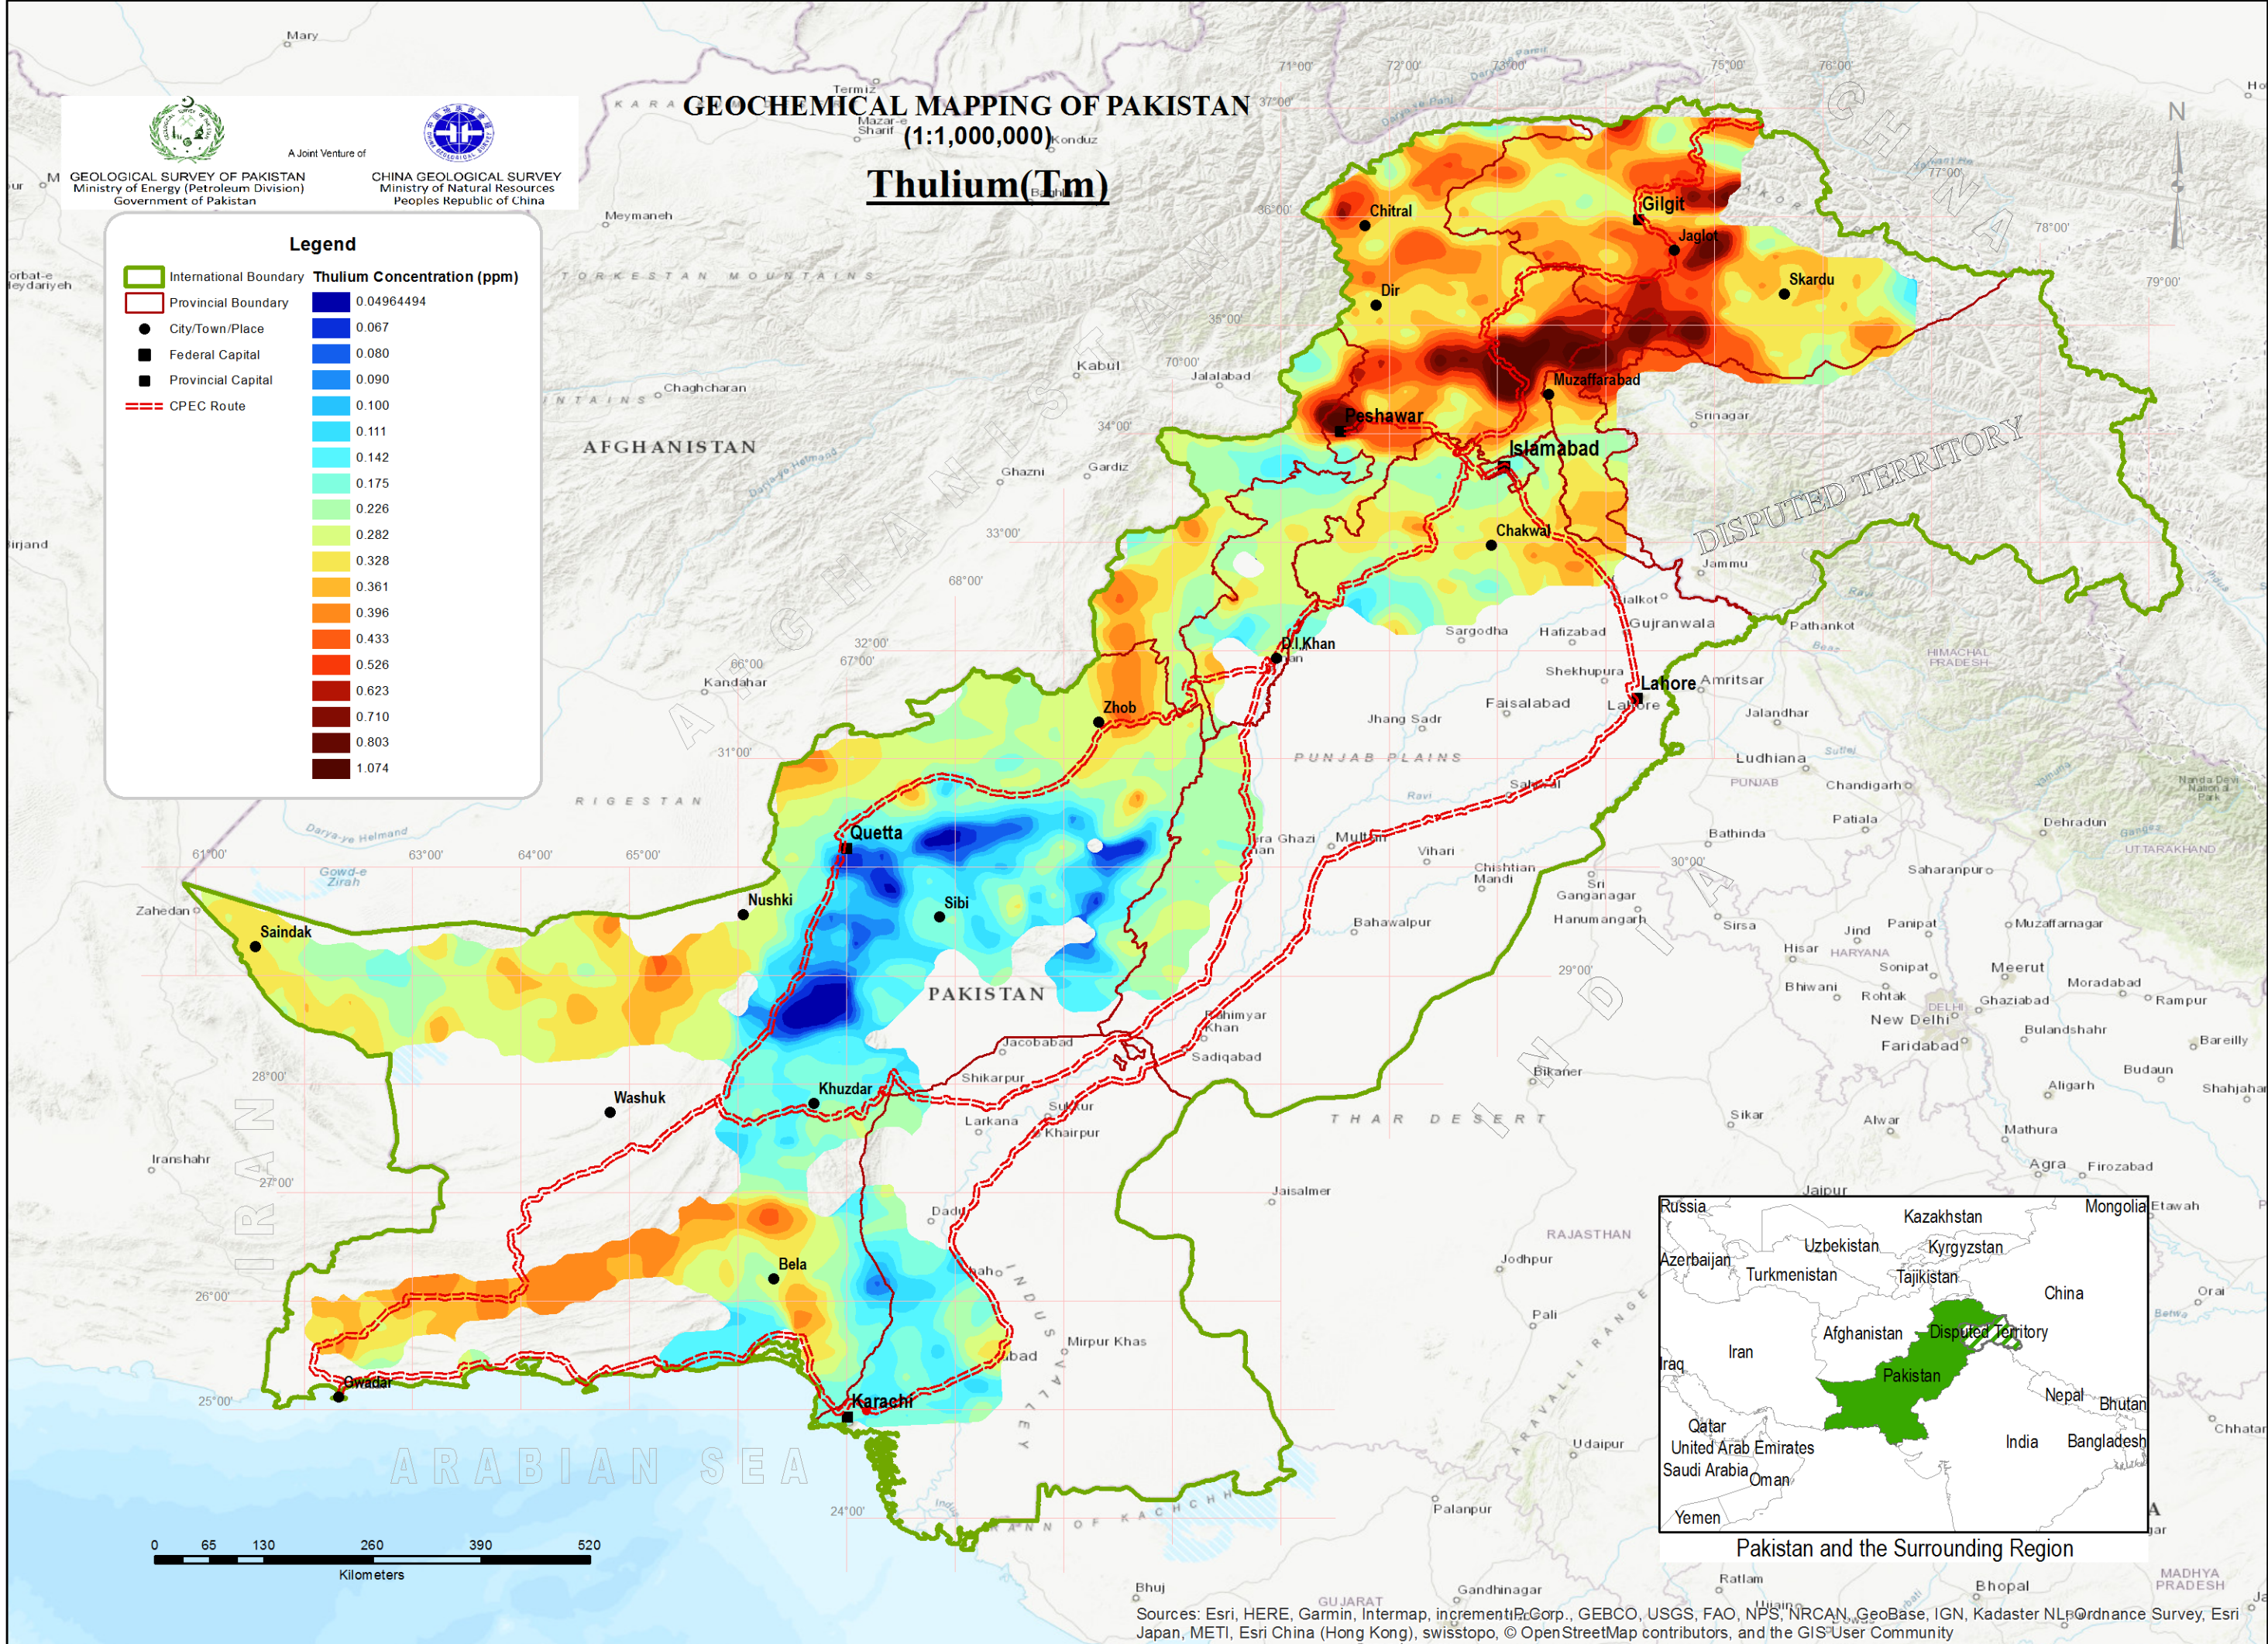

GEOLOGICAL SURVEY OF PAKISTAN
Ministry of Energy (Petroleum Division)
Government of Pakistan

A Joint Venture of
CHINA GEOLOGICAL SURVEY
Ministry of Natural Resources
Peoples Republic of China

GEOCHEMICAL MAPPING OF PAKISTAN

(1:1,000,000)

Thulium (Tm)

Legend

Pakistan and the Surrounding Region

Sources: Esri, HERE, Garmin, Intermap, incrementP Corp., GEBCO, USGS, FAO, NPS, NRCAN, GeoBase, IGN, Kadaster NL, Ordnance Survey, Esri Japan, METI, Esri China (Hong Kong), swisstopo, © OpenStreetMap contributors, and the GIS User Community