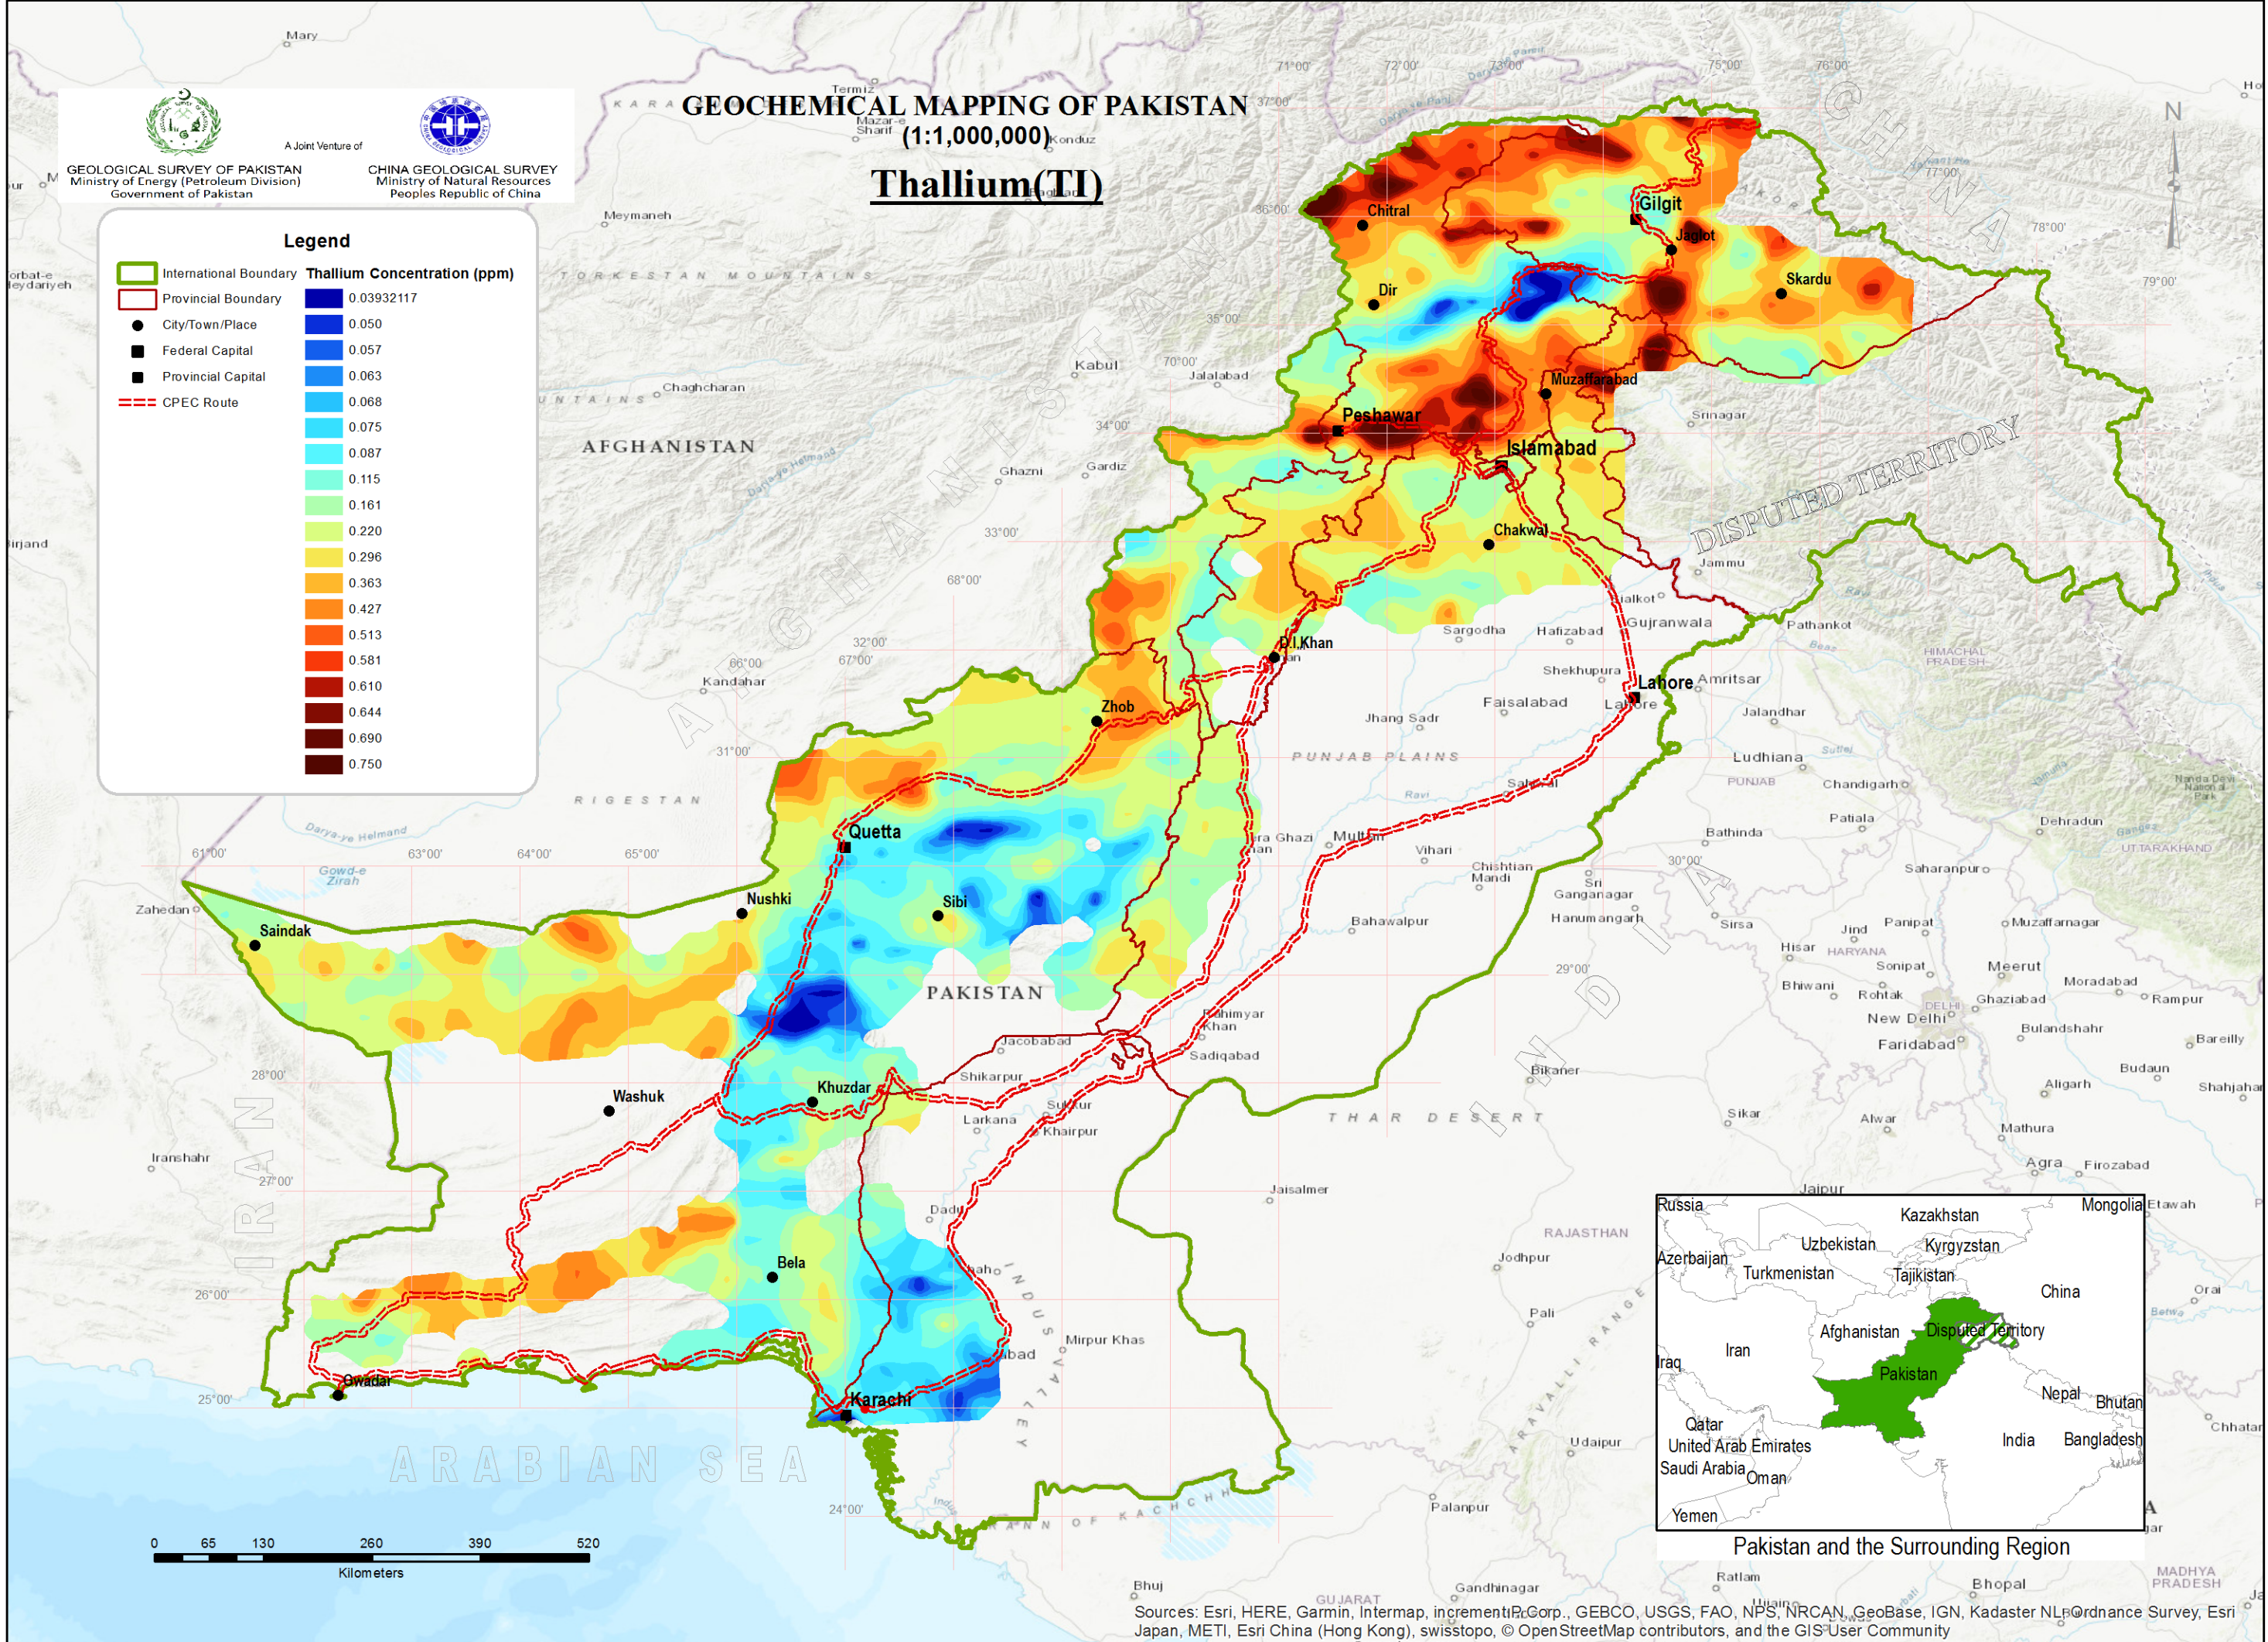

A Joint Venture of

GEOLOGICAL SURVEY OF PAKISTAN
Ministry of Energy (Petroleum Division)
Government of Pakistan

CHINA GEOLOGICAL SURVEY
Ministry of Natural Resources
Peoples Republic of China

GEOCHEMICAL MAPPING OF PAKISTAN

(1:1,000,000)

Thallium(Tl)

Legend

Pakistan and the Surrounding Region

Sources: Esri, HERE, Garmin, Intermap, incrementP Corp., GEBCO, USGS, FAO, NPS, NRCAN, GeoBase, IGN, Kadaster NL, Ordnance Survey, Esri Japan, METI, Esri China (Hong Kong), swisstopo, © OpenStreetMap contributors, and the GIS User Community