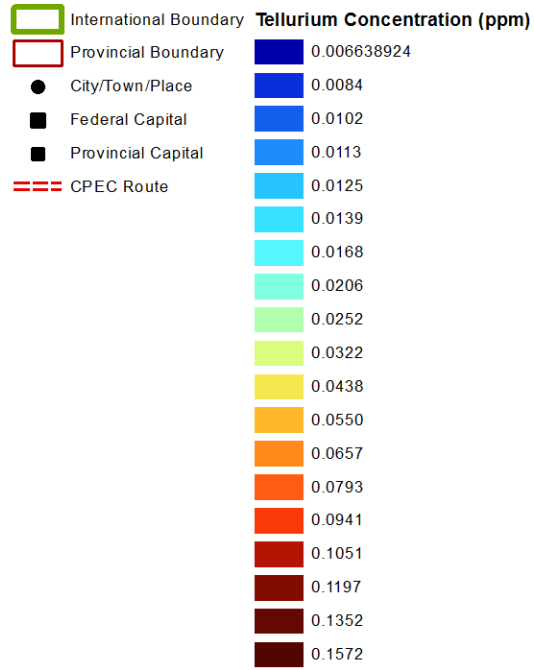

A Joint Venture of

GEOLOGICAL SURVEY OF PAKISTAN
Ministry of Energy (Petroleum Division)
Government of Pakistan

CHINA GEOLOGICAL SURVEY
Ministry of Natural Resources
Peoples Republic of China

GEOCHEMICAL MAPPING OF PAKISTAN

(1:1,000,000)

Tellurium(Te)

Legend

Pakistan and the Surrounding Region

Sources: Esri, HERE, Garmin, Intermap, incrementP Corp., GEBCO, USGS, FAO, NPS, NRCAN, GeoBase, IGN, Kadaster NL, Ordnance Survey, Esri Japan, METI, Esri China (Hong Kong), swisstopo, © OpenStreetMap contributors, and the GIS User Community