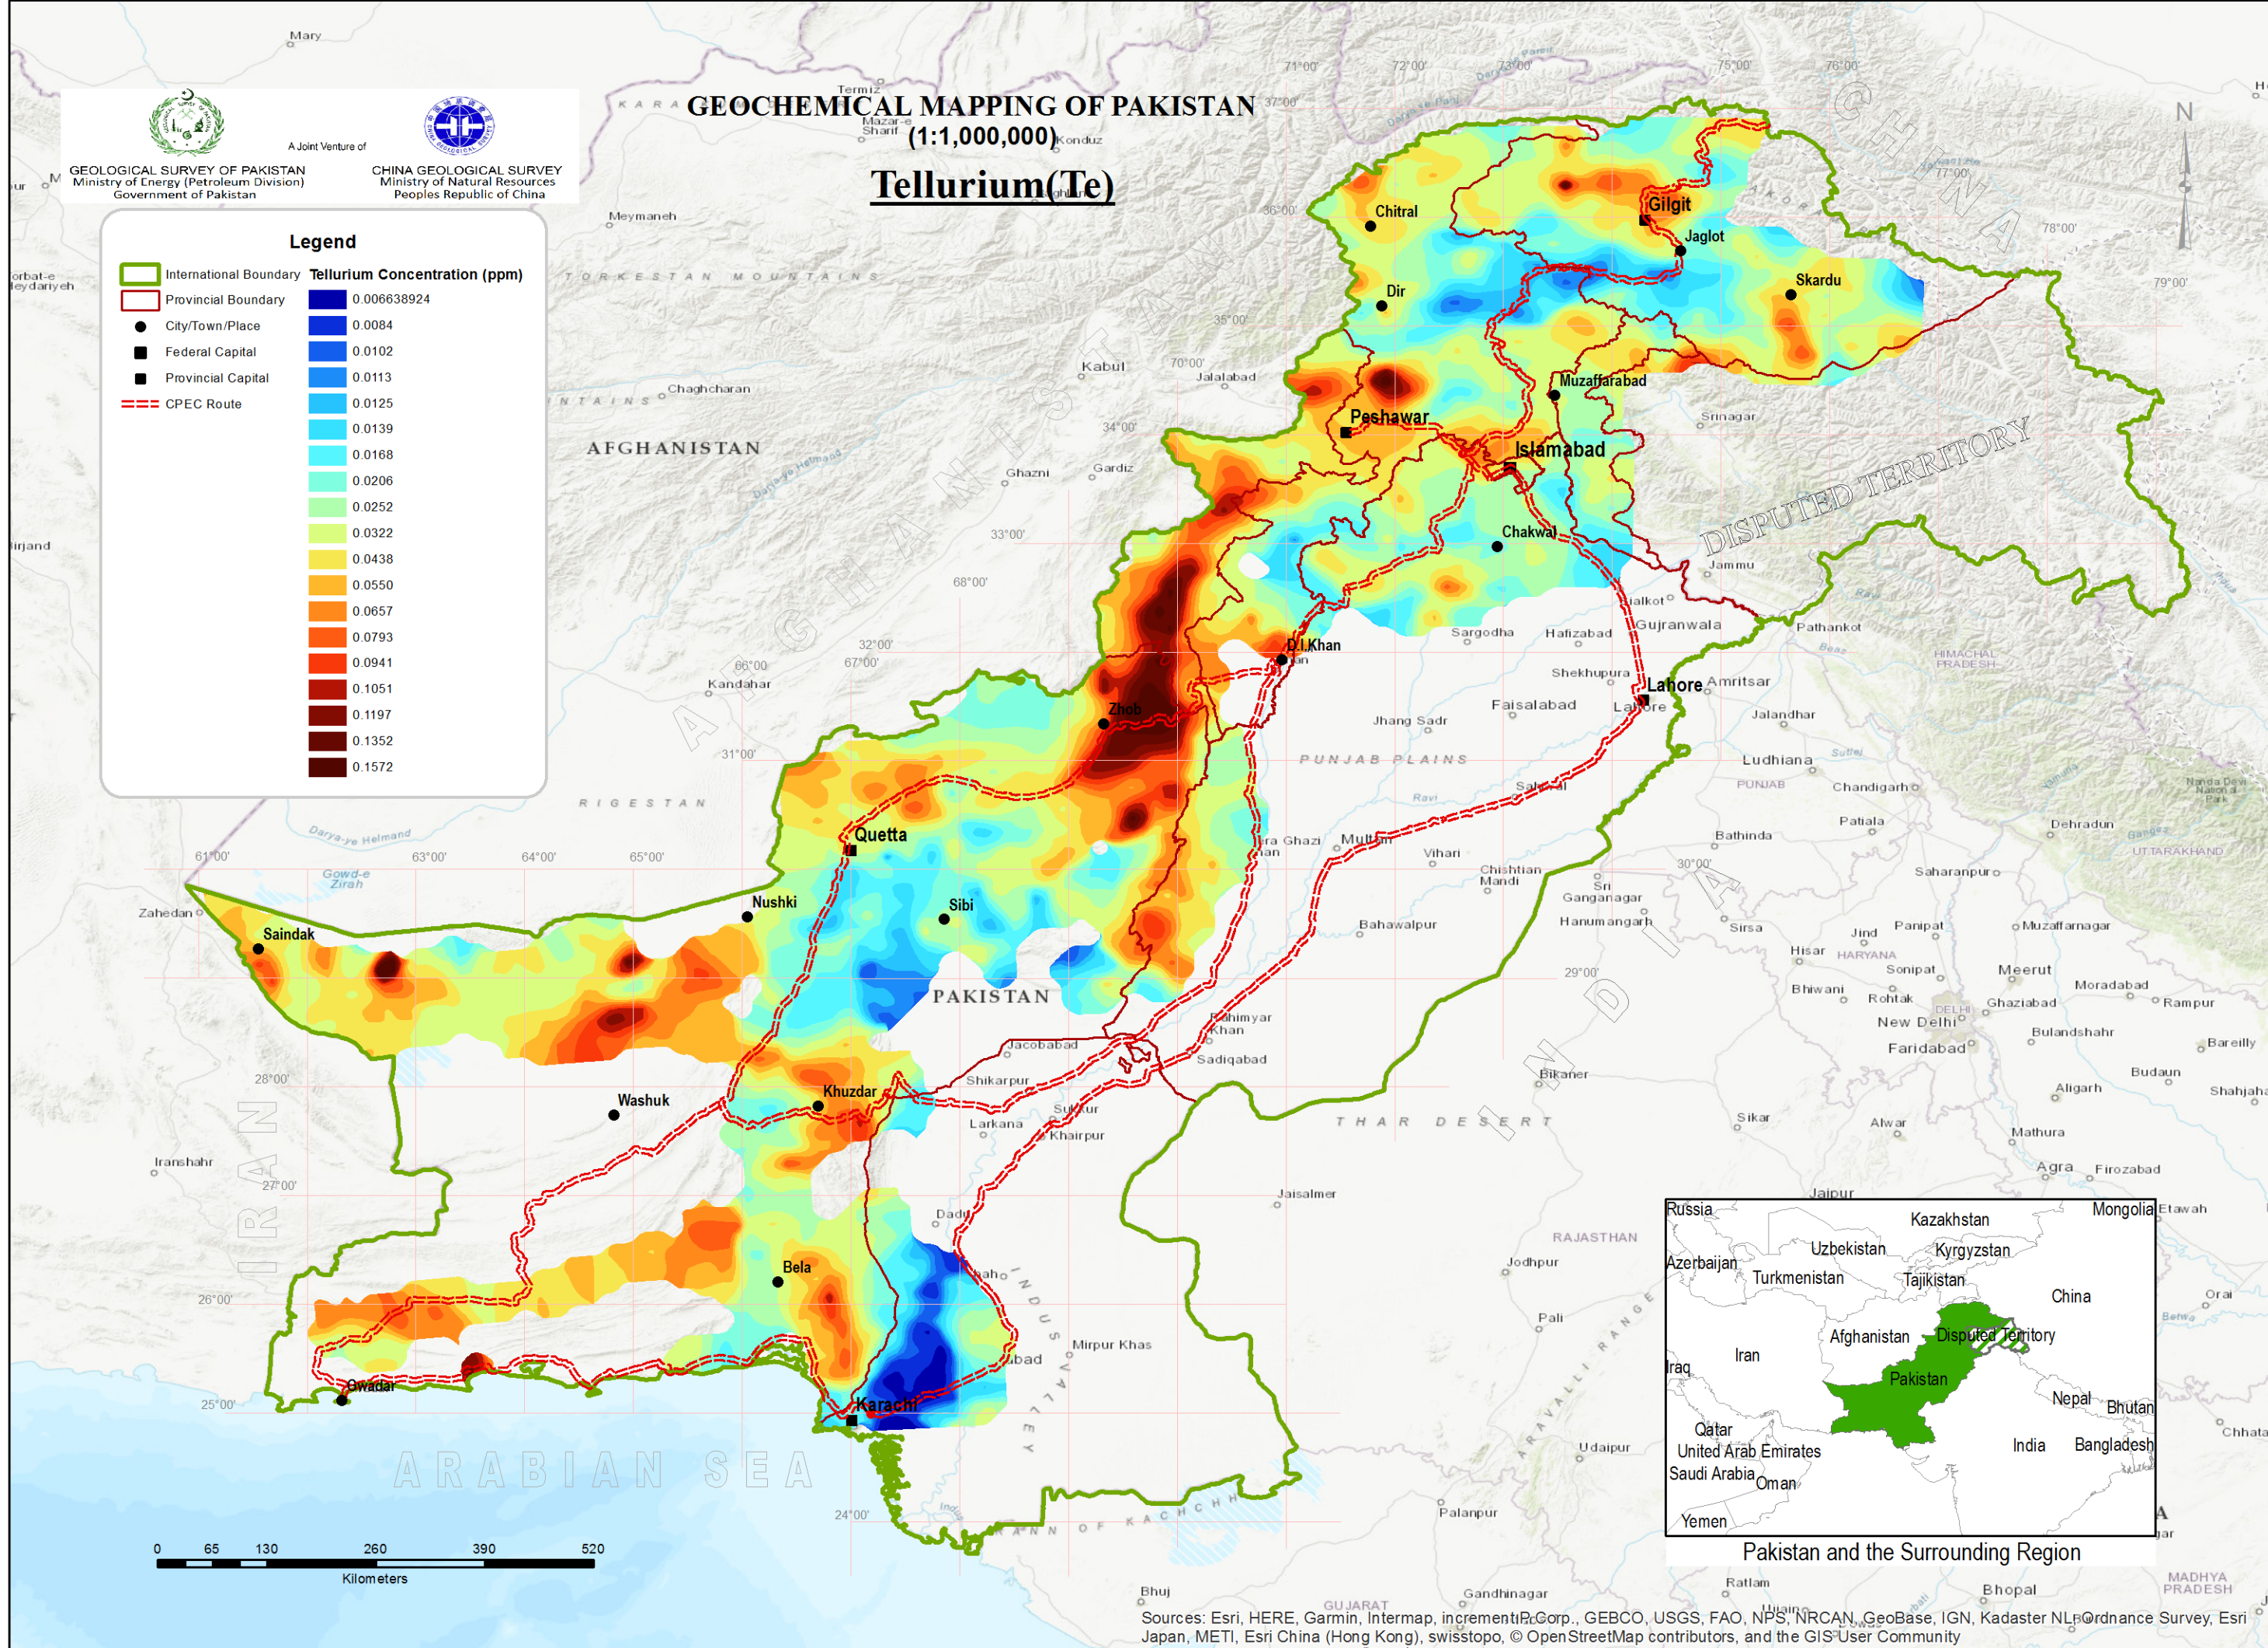

A Joint Venture of

GEOLOGICAL SURVEY OF PAKISTAN  
Ministry of Energy (Petroleum Division)  
Government of Pakistan

CHINA GEOLOGICAL SURVEY  
Ministry of Natural Resources  
Peoples Republic of China

# GEOCHEMICAL MAPPING OF PAKISTAN

(1:1,000,000)

## Tellurium(Te)

### Legend

Pakistan and the Surrounding Region

Sources: Esri, HERE, Garmin, Intermap, incrementP Corp., GEBCO, USGS, FAO, NPS, NRCAN, GeoBase, IGN, Kadaster NL, Ordnance Survey, Esri Japan, METI, Esri China (Hong Kong), swisstopo, © OpenStreetMap contributors, and the GIS User Community