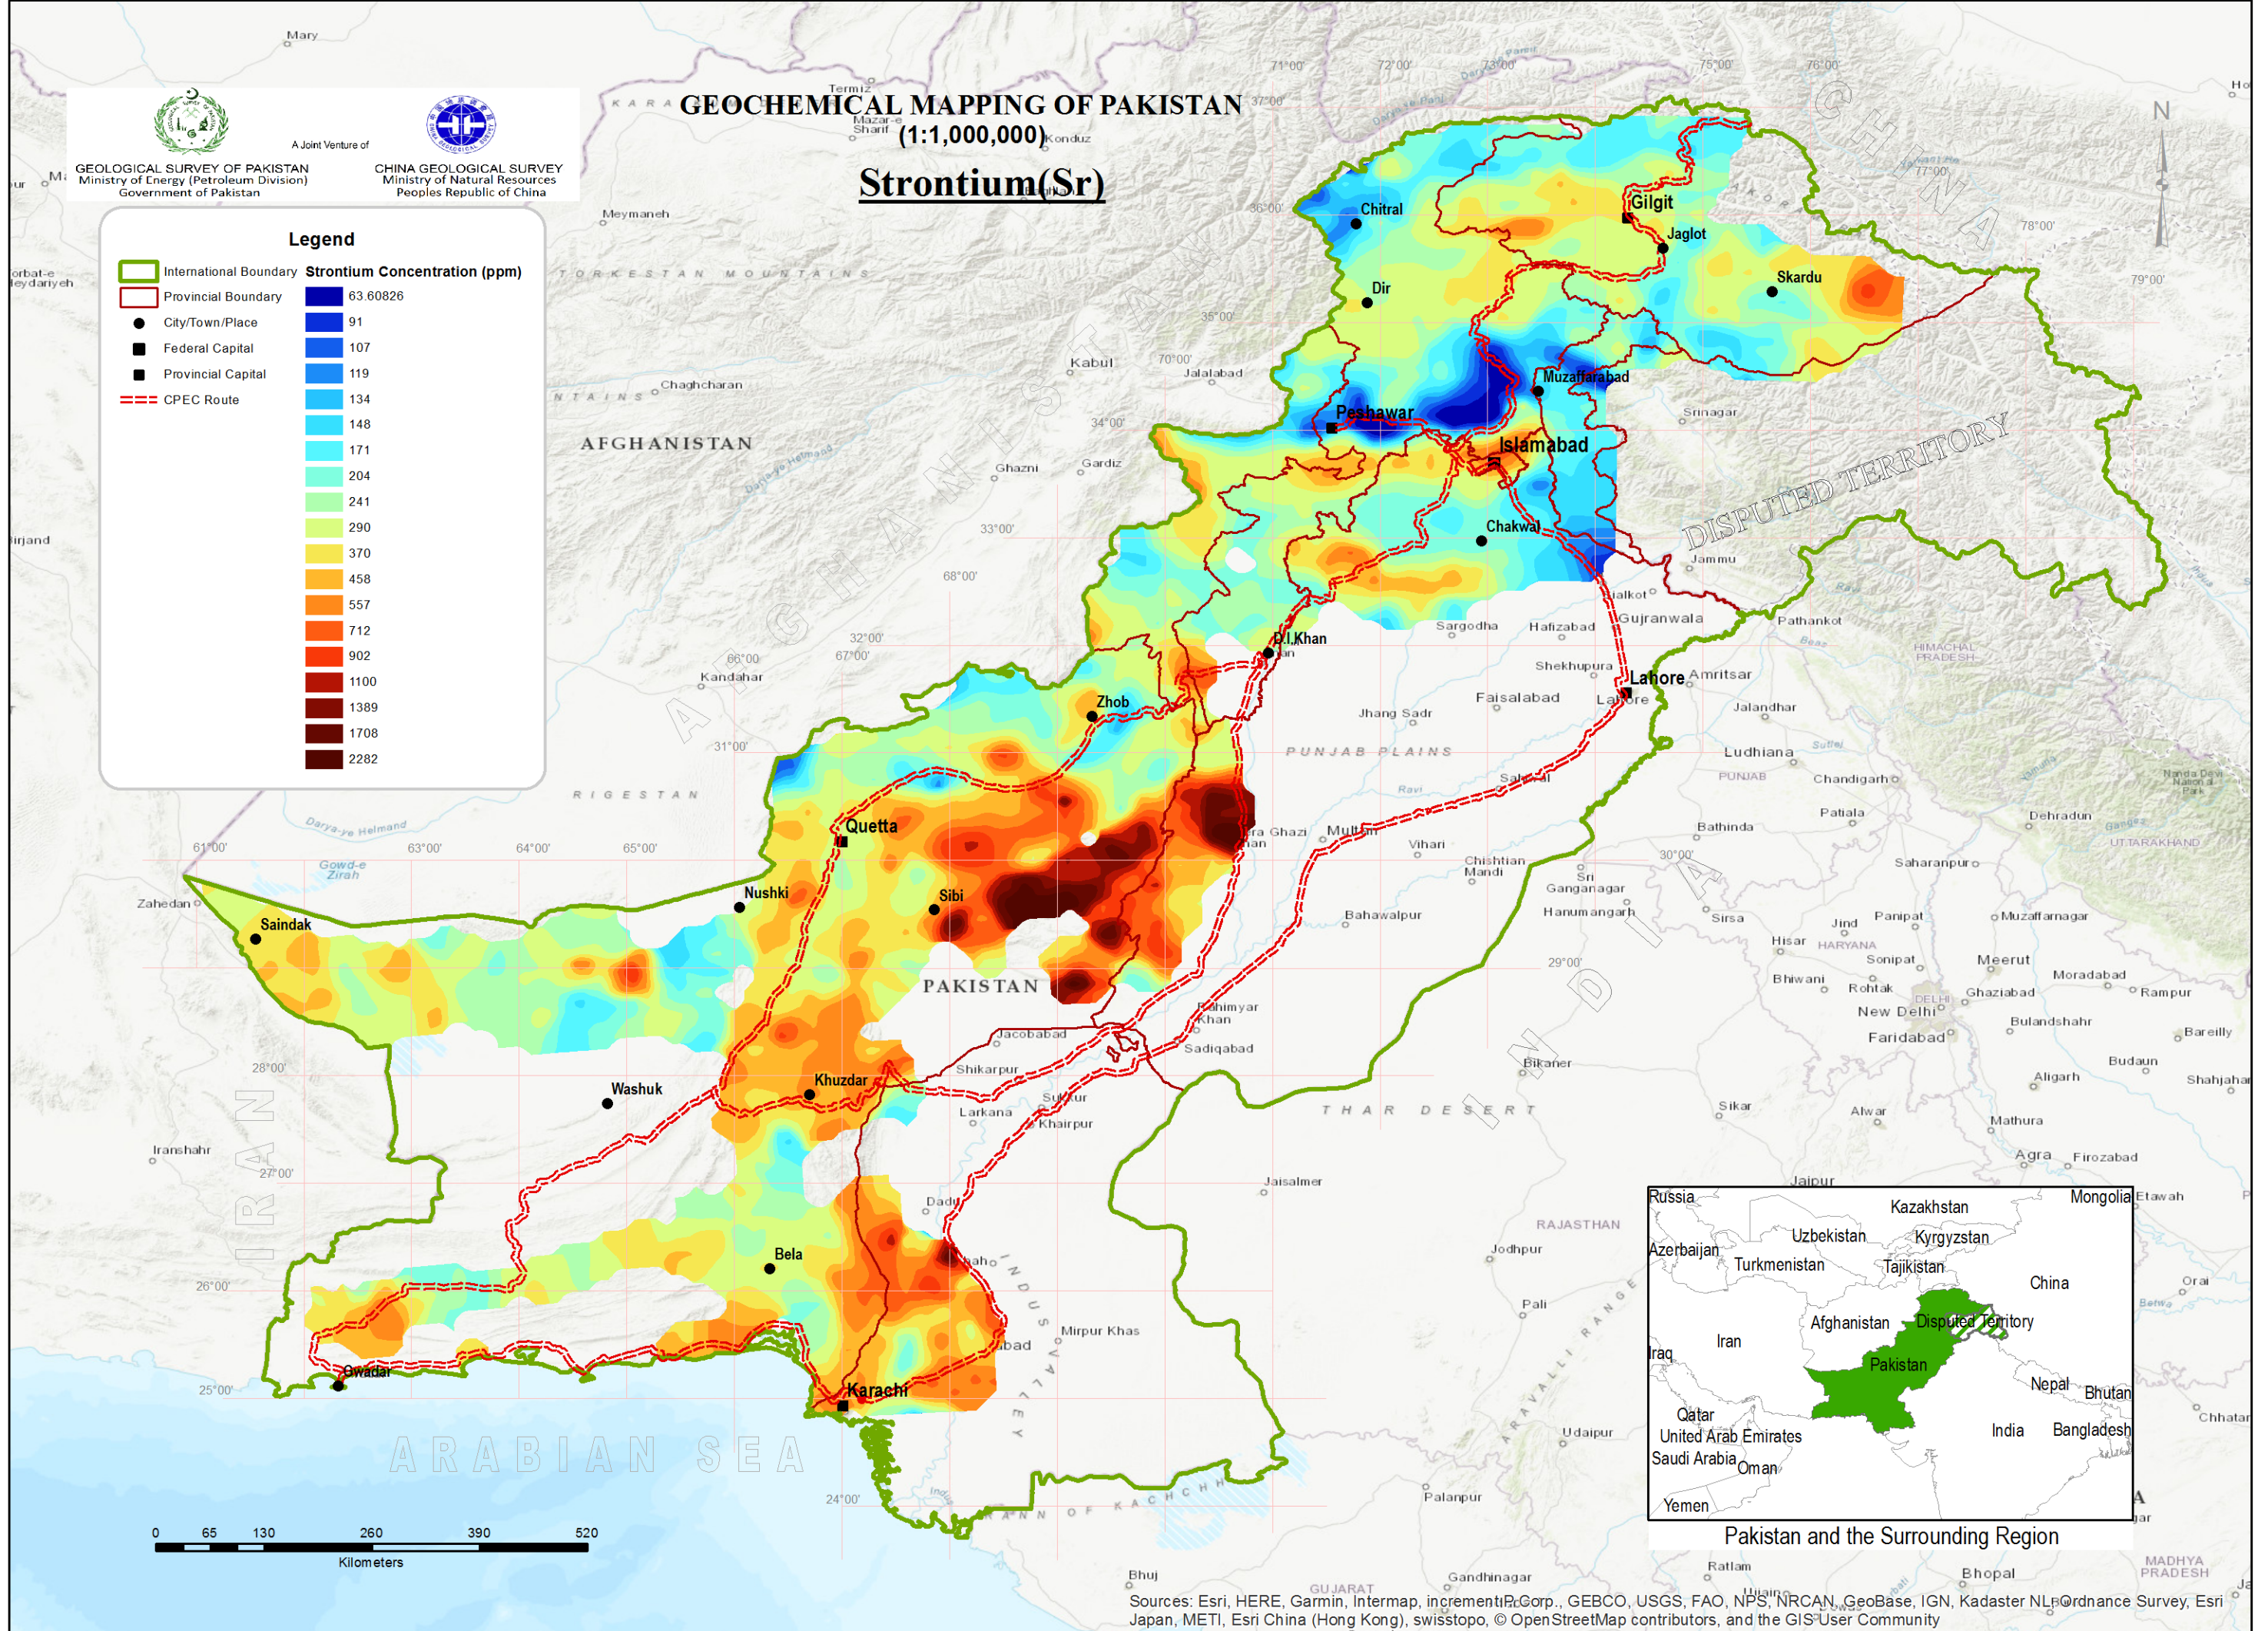

GEOLOGICAL SURVEY OF PAKISTAN
Ministry of Energy (Petroleum Division)
Government of Pakistan

CHINA GEOLOGICAL SURVEY
Ministry of Natural Resources
Peoples Republic of China

GEOCHEMICAL MAPPING OF PAKISTAN

(1:1,000,000)

Strontium(Sr)

Legend

Pakistan and the Surrounding Region

Sources: Esri, HERE, Garmin, Intermap, incrementP Corp., GEBCO, USGS, FAO, NPS, NRCAN, GeoBase, IGN, Kadaster NL, Ordnance Survey, Esri Japan, METI, Esri China (Hong Kong), swisstopo, © OpenStreetMap contributors, and the GIS User Community