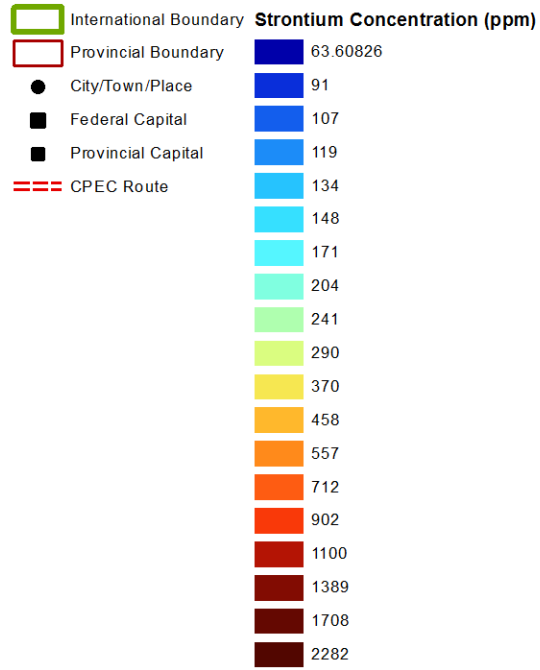

GEOLOGICAL SURVEY OF PAKISTAN
Ministry of Energy (Petroleum Division)
Government of Pakistan

CHINA GEOLOGICAL SURVEY
Ministry of Natural Resources
Peoples Republic of China

GEOCHEMICAL MAPPING OF PAKISTAN

(1:1,000,000)

Strontium(Sr)

Legend

Pakistan and the Surrounding Region

Sources: Esri, HERE, Garmin, Intermap, incrementP Corp., GEBCO, USGS, FAO, NPS, NRCAN, GeoBase, IGN, Kadaster NL, Ordnance Survey, Esri Japan, METI, Esri China (Hong Kong), swisstopo, © OpenStreetMap contributors, and the GIS User Community