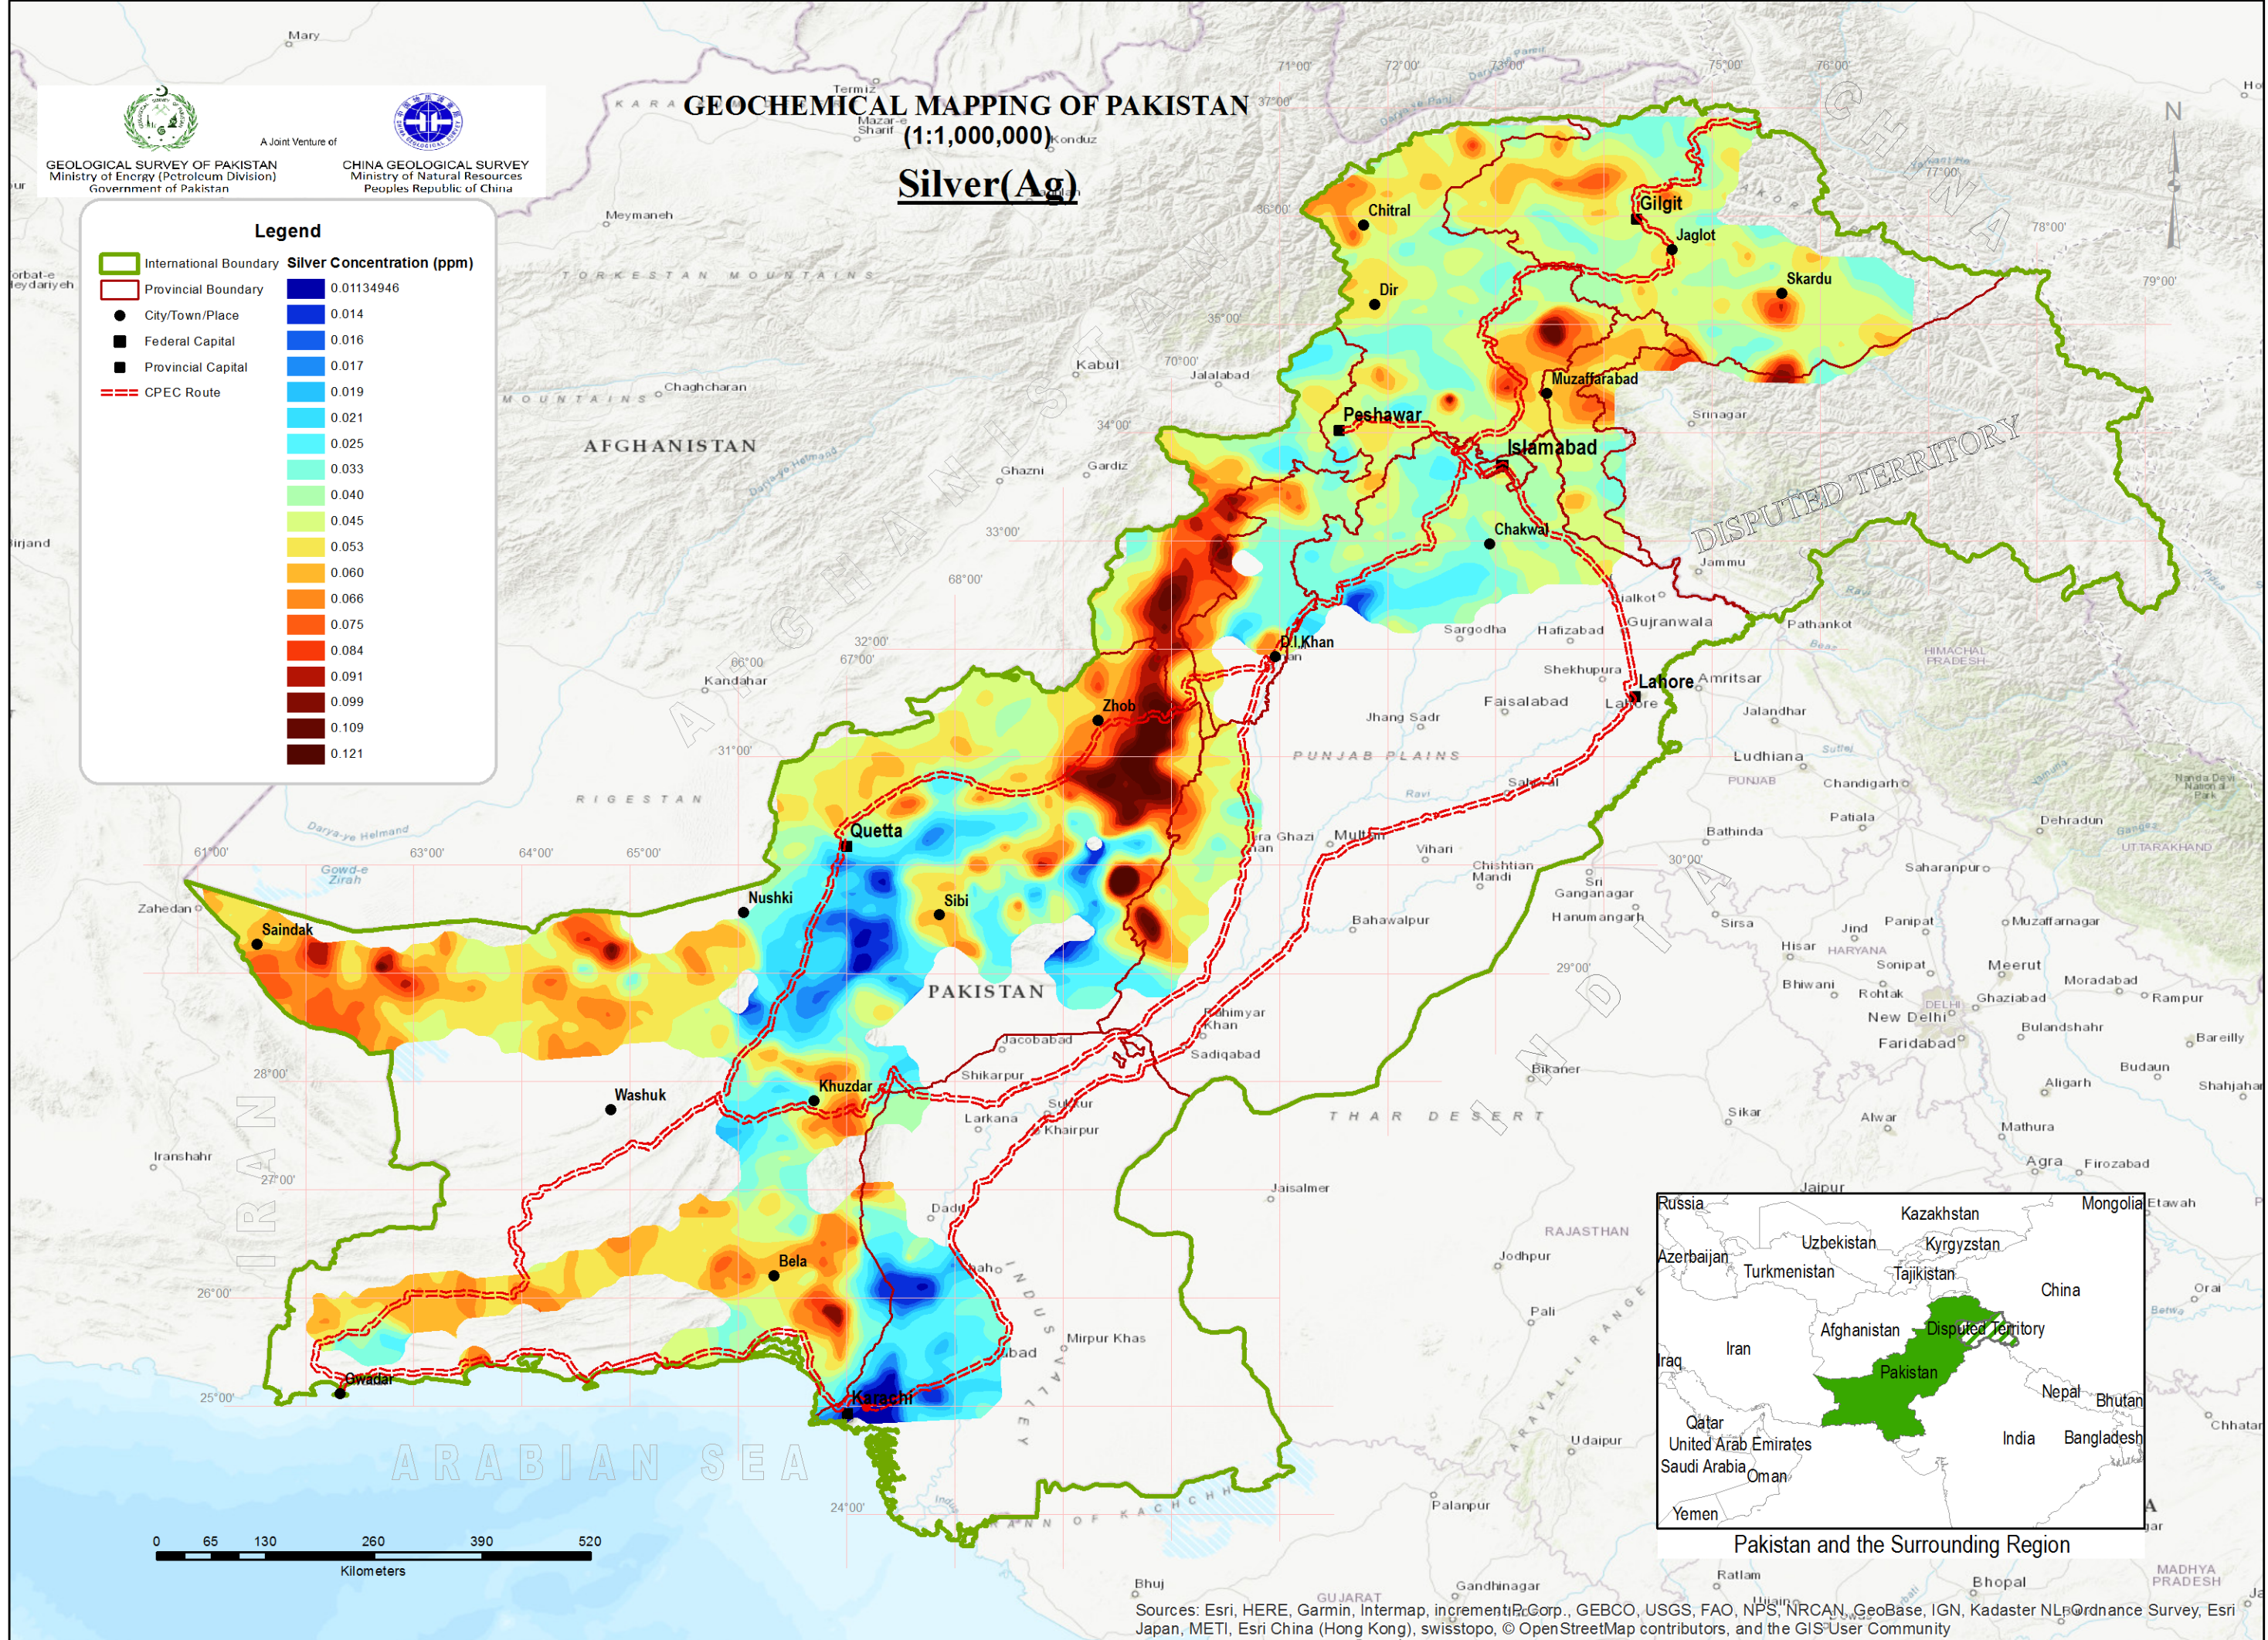

A Joint Venture of

GEOLOGICAL SURVEY OF PAKISTAN  
Ministry of Energy (Petroleum Division)  
Government of Pakistan

CHINA GEOLOGICAL SURVEY  
Ministry of Natural Resources  
Peoples Republic of China

# GEOCHEMICAL MAPPING OF PAKISTAN

(1:1,000,000)

### Legend

	International Boundary		0.01134946
	Provincial Boundary		0.014
	City/Town/Place		0.016
	Federal Capital		0.017
	Provincial Capital		0.019
	CPEC Route		0.021
			0.025
			0.033
			0.040
			0.045
			0.053
			0.060
			0.066
			0.075
			0.084
			0.091
			0.099
			0.109
			0.121

Pakistan and the Surrounding Region

Sources: Esri, HERE, Garmin, Intermap, incrementP Corp., GEBCO, USGS, FAO, NPS, NRCAN, GeoBase, IGN, Kadaster NL, Ordnance Survey, Esri Japan, METI, Esri China (Hong Kong), swisstopo, © OpenStreetMap contributors, and the GIS User Community