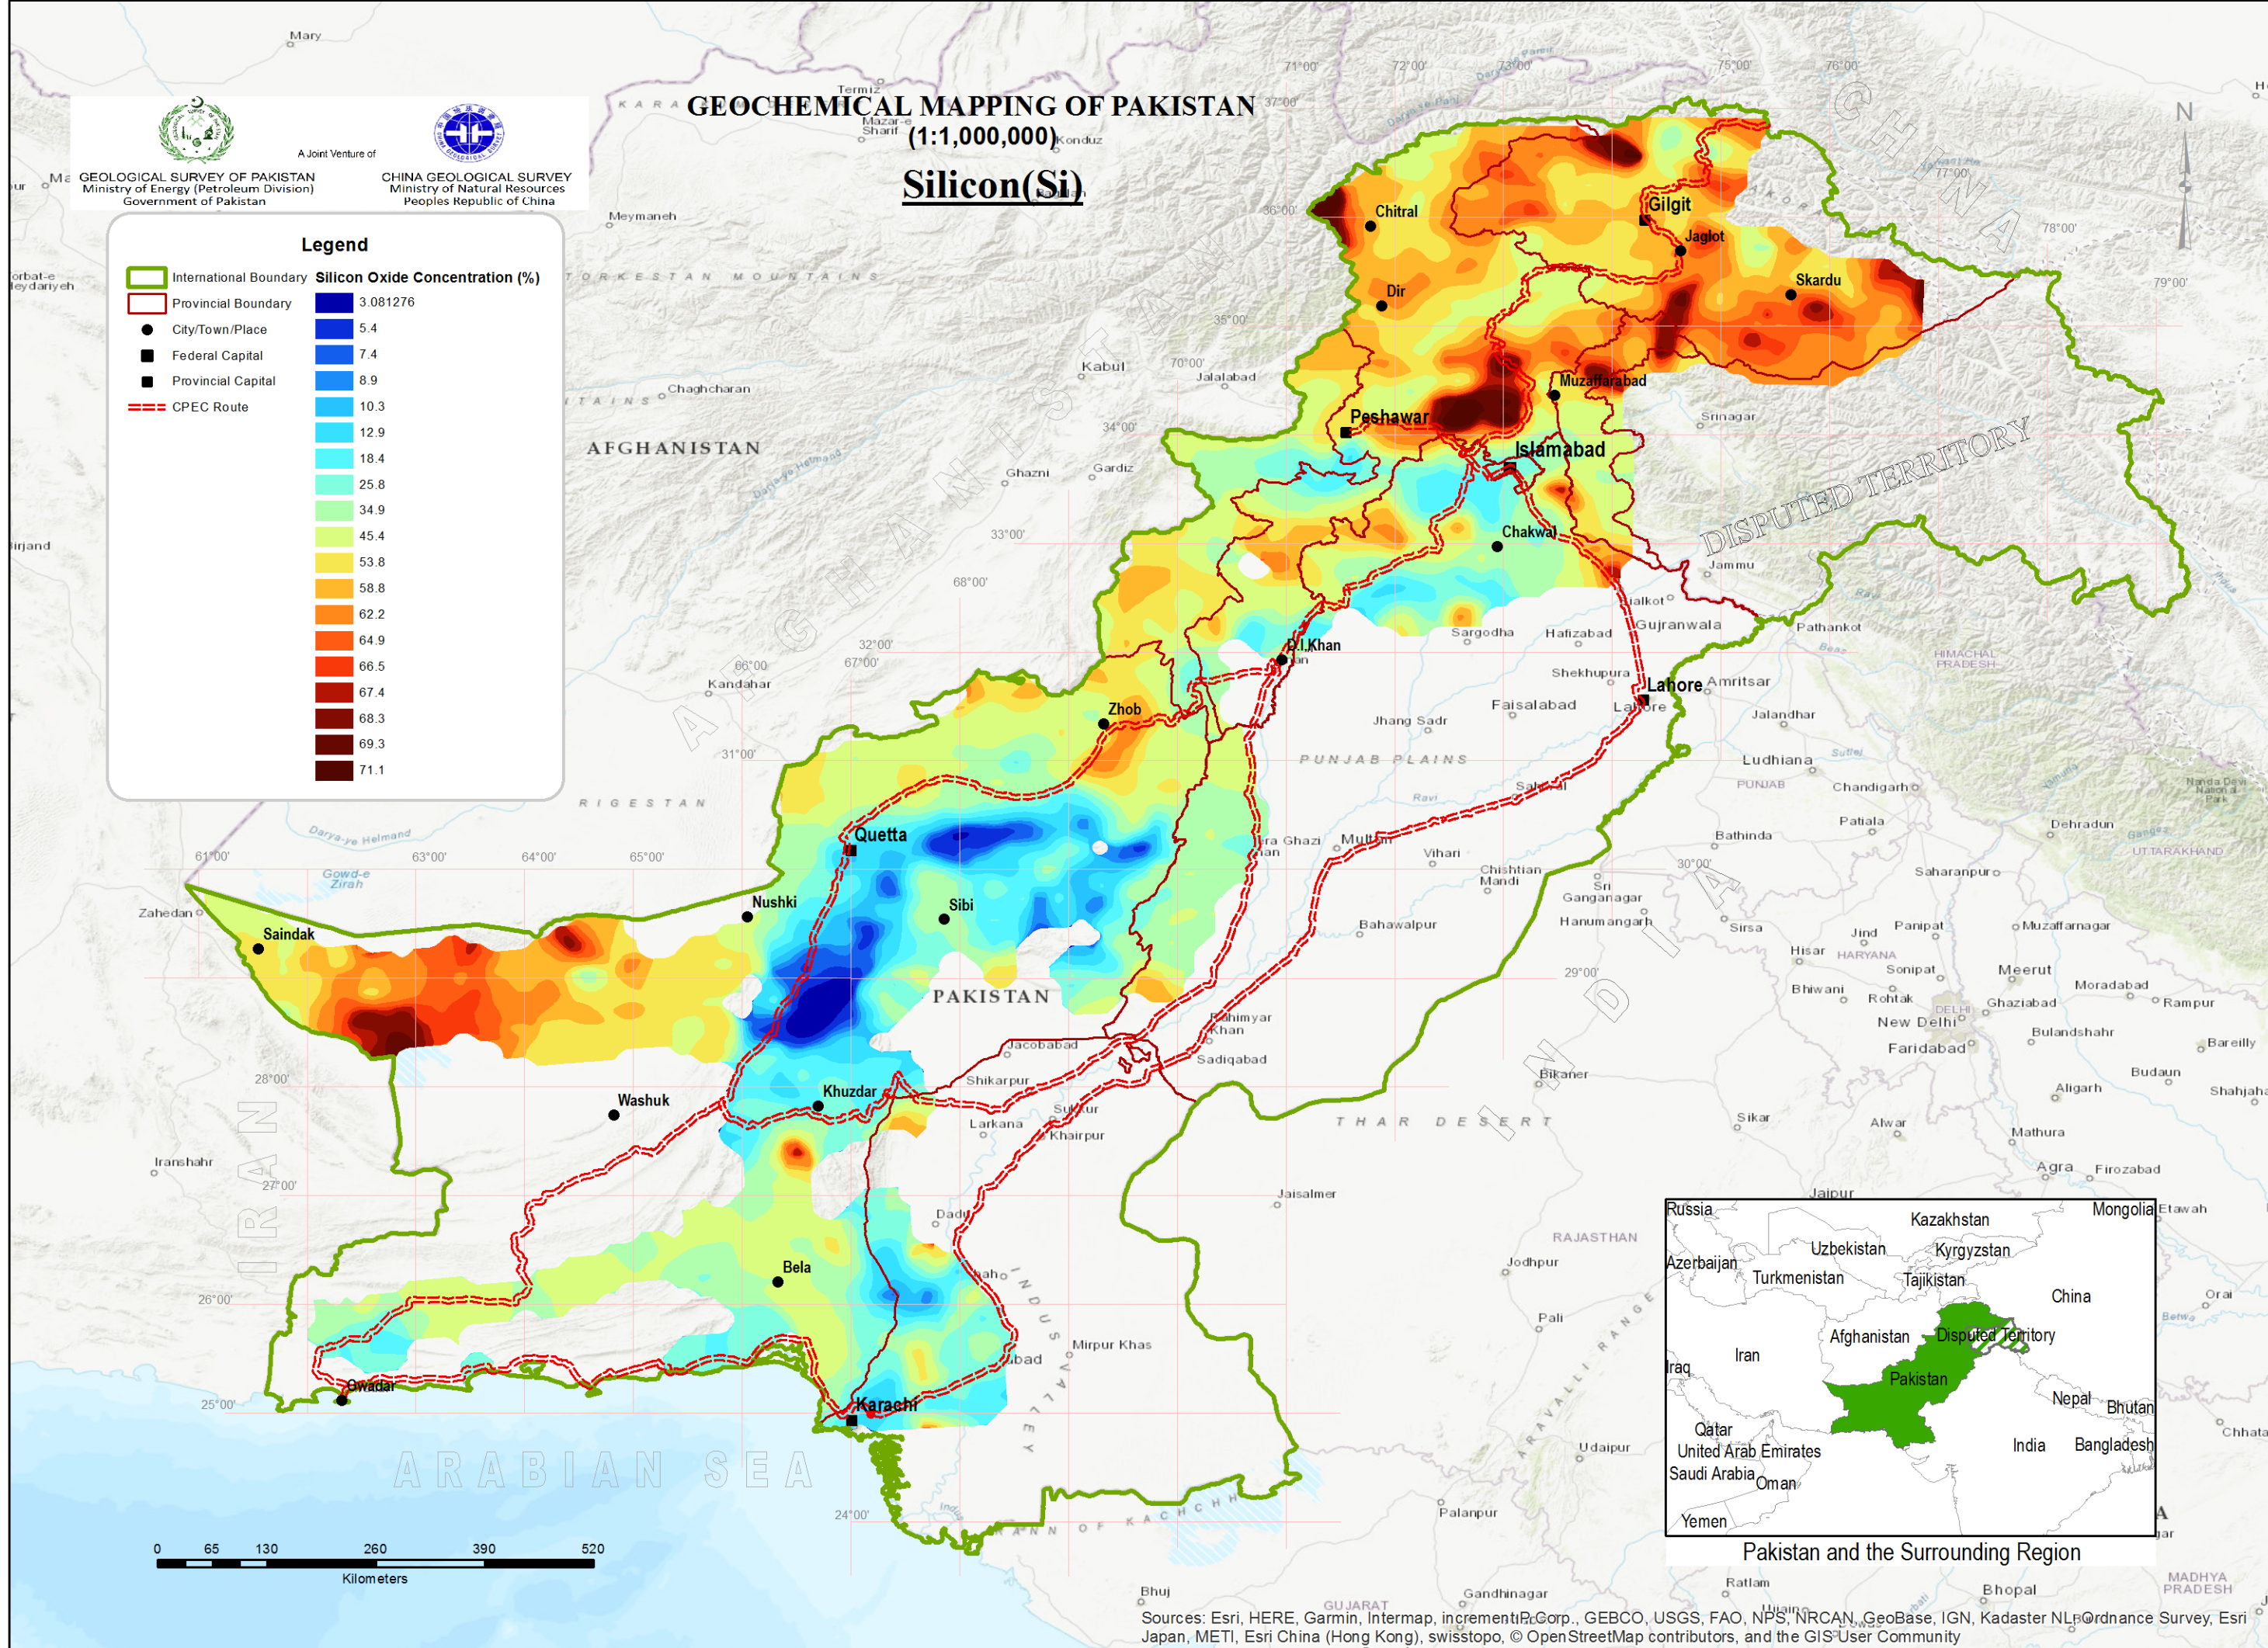

GEOLOGICAL SURVEY OF PAKISTAN  
Ministry of Energy (Petroleum Division)  
Government of Pakistan

CHINA GEOLOGICAL SURVEY  
Ministry of Natural Resources  
Peoples Republic of China

A Joint Venture of

# GEOCHEMICAL MAPPING OF PAKISTAN

(1:1,000,000)

## Silicon(Si)

### Legend

Pakistan and the Surrounding Region

Sources: Esri, HERE, Garmin, Intermap, incrementP Corp., GEBCO, USGS, FAO, NPS, NRCAN, GeoBase, IGN, Kadaster NL, Ordnance Survey, Esri Japan, METI, Esri China (Hong Kong), swisstopo, © OpenStreetMap contributors, and the GIS User Community