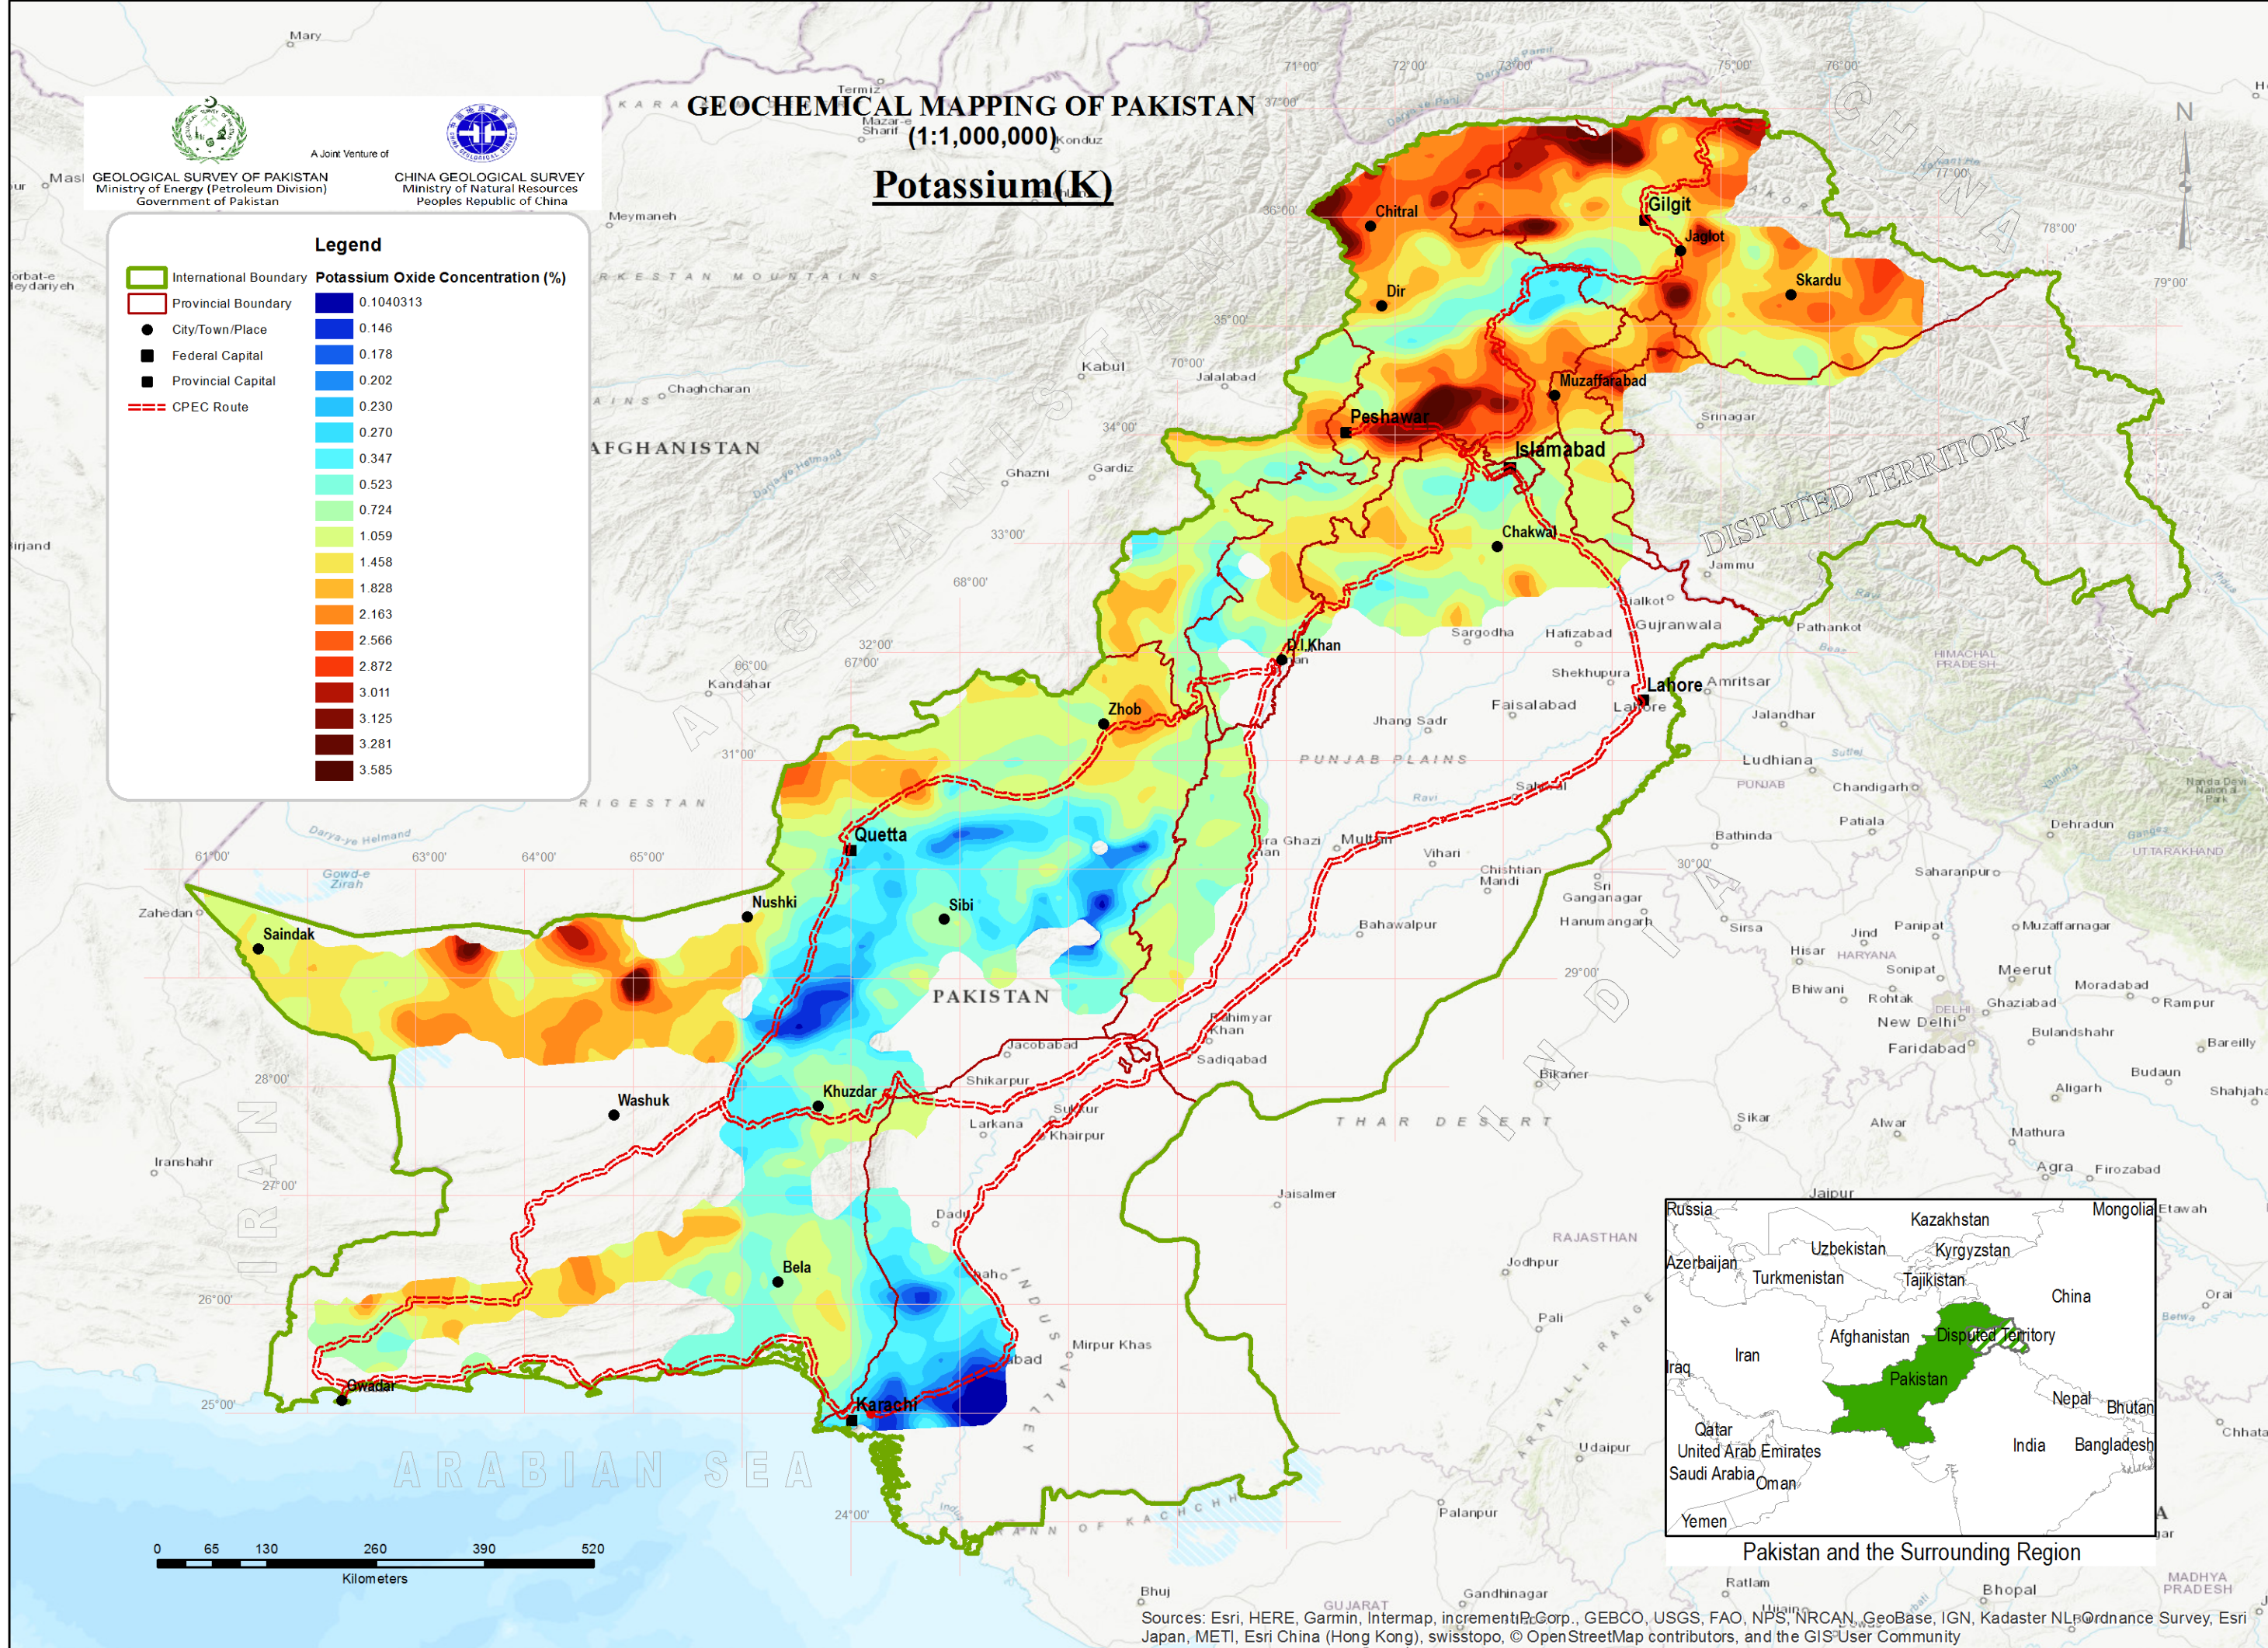

A Joint Venture of

GEOLOGICAL SURVEY OF PAKISTAN
Ministry of Energy (Petroleum Division)
Government of Pakistan

CHINA GEOLOGICAL SURVEY
Ministry of Natural Resources
Peoples Republic of China

GEOCHEMICAL MAPPING OF PAKISTAN

(1:1,000,000)

Potassium(K)

Legend

Pakistan and the Surrounding Region

Sources: Esri, HERE, Garmin, Intermap, incrementP Corp., GEBCO, USGS, FAO, NPS, NRCAN, GeoBase, IGN, Kadaster NL, Ordnance Survey, Esri Japan, METI, Esri China (Hong Kong), swisstopo, © OpenStreetMap contributors, and the GIS User Community