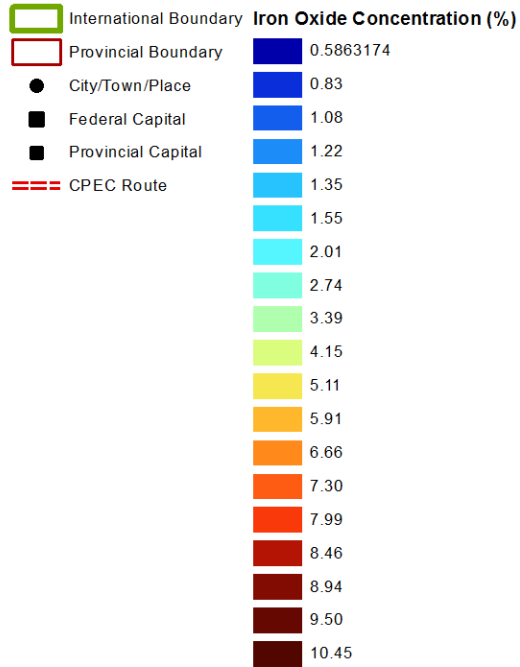

(1:1,000,000)

Iron (Fe)

Legend

Pakistan and the Surrounding Region

Sources: Esri, HERE, Garmin, Intermap, incrementP Corp., GEBCO, USGS, FAO, NPS, NRCAN, GeoBase, IGN, Kadaster NL, Ordnance Survey, Esri Japan, METI, Esri China (Hong Kong), swisstopo, © OpenStreetMap contributors, and the GIS User Community