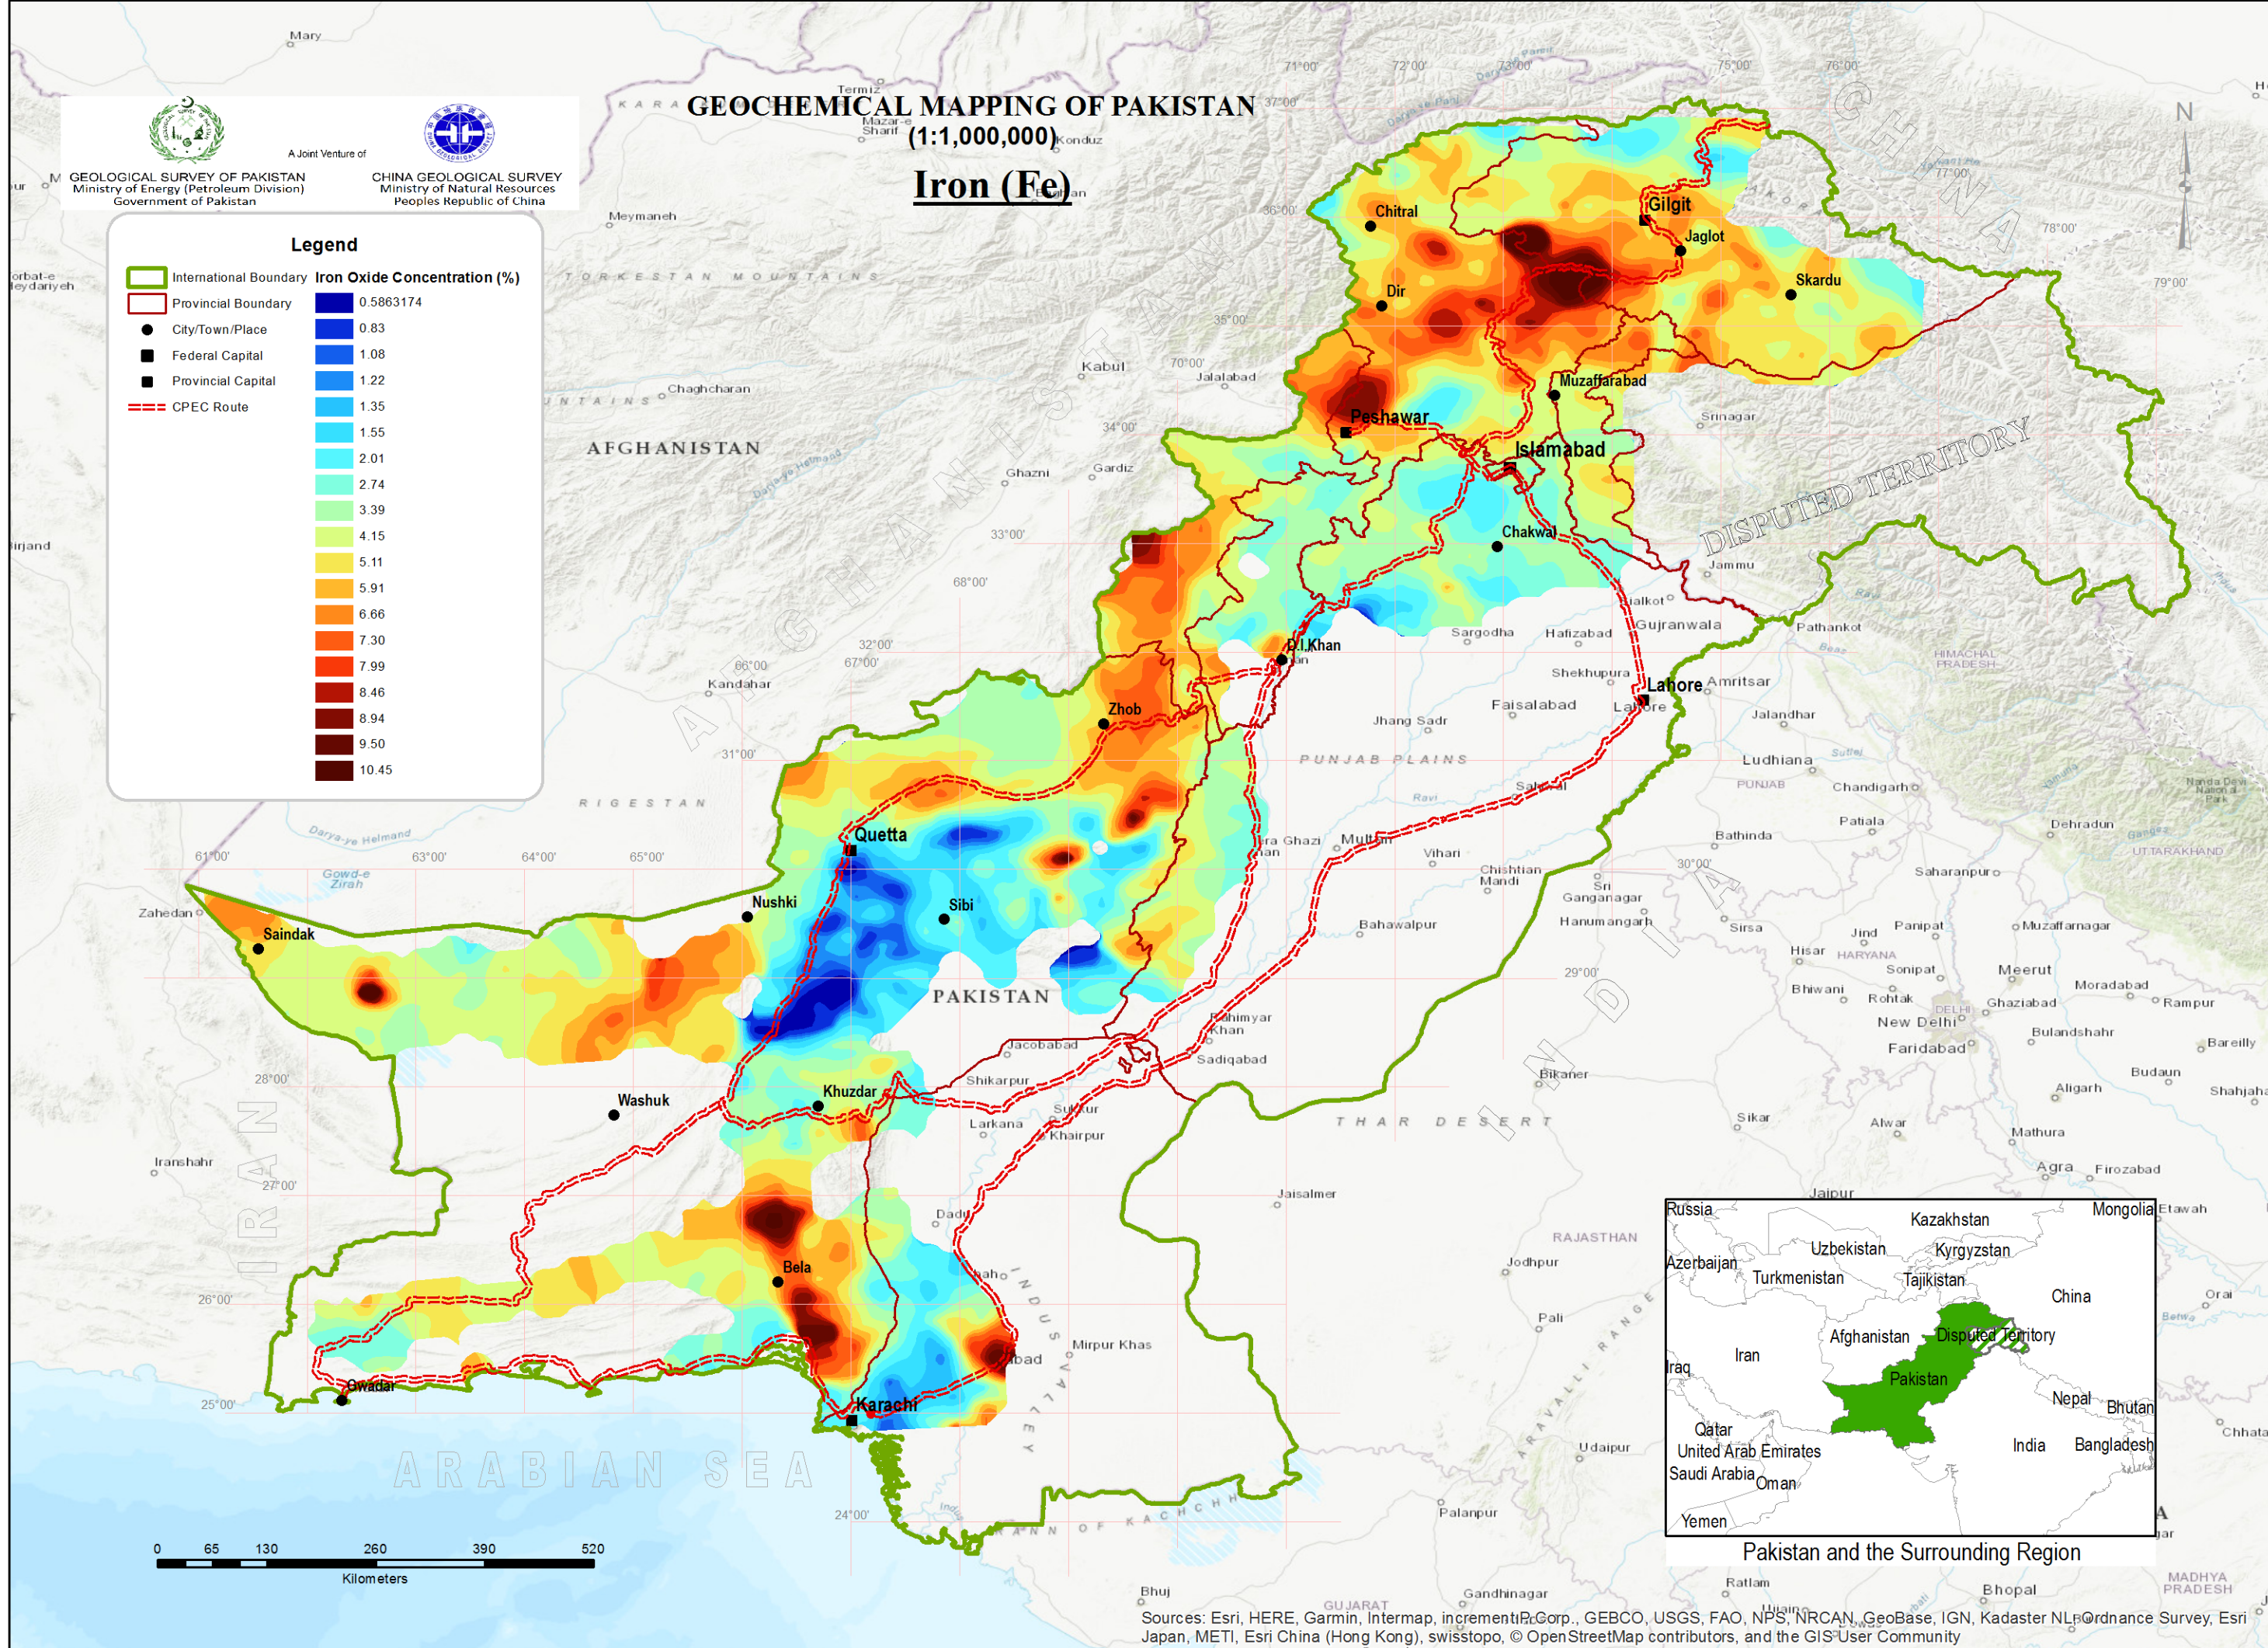

A Joint Venture of

GEOLOGICAL SURVEY OF PAKISTAN
Ministry of Energy (Petroleum Division)
Government of Pakistan

CHINA GEOLOGICAL SURVEY
Ministry of Natural Resources
Peoples Republic of China

GEOCHEMICAL MAPPING OF PAKISTAN

(1:1,000,000)

Iron (Fe)

Legend

Pakistan and the Surrounding Region

Sources: Esri, HERE, Garmin, Intermap, incrementP Corp., GEBCO, USGS, FAO, NPS, NRCAN, GeoBase, IGN, Kadaster NL, Ordnance Survey, Esri Japan, METI, Esri China (Hong Kong), swisstopo, © OpenStreetMap contributors, and the GIS User Community