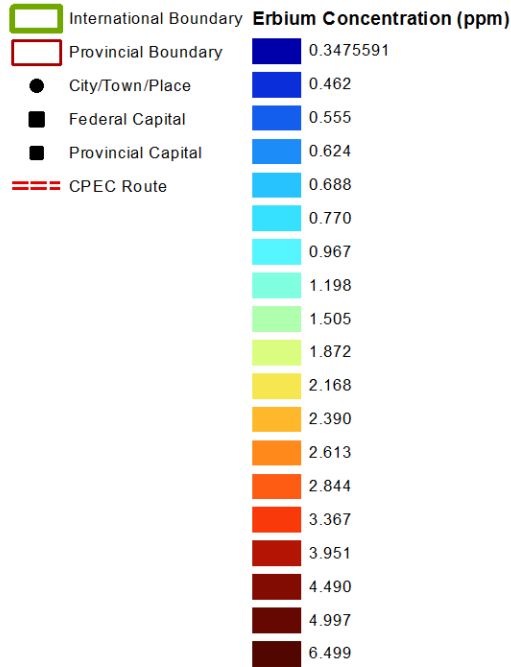

(1:1,000,000)

Erbium(Er)

Legend

Pakistan and the Surrounding Region

Sources: Esri, HERE, Garmin, Intermap, incrementP Corp., GEBCO, USGS, FAO, NPS, NRCAN, GeoBase, IGN, Kadaster NL, Ordnance Survey, Esri Japan, METI, Esri China (Hong Kong), swisstopo, © OpenStreetMap contributors, and the GIS User Community