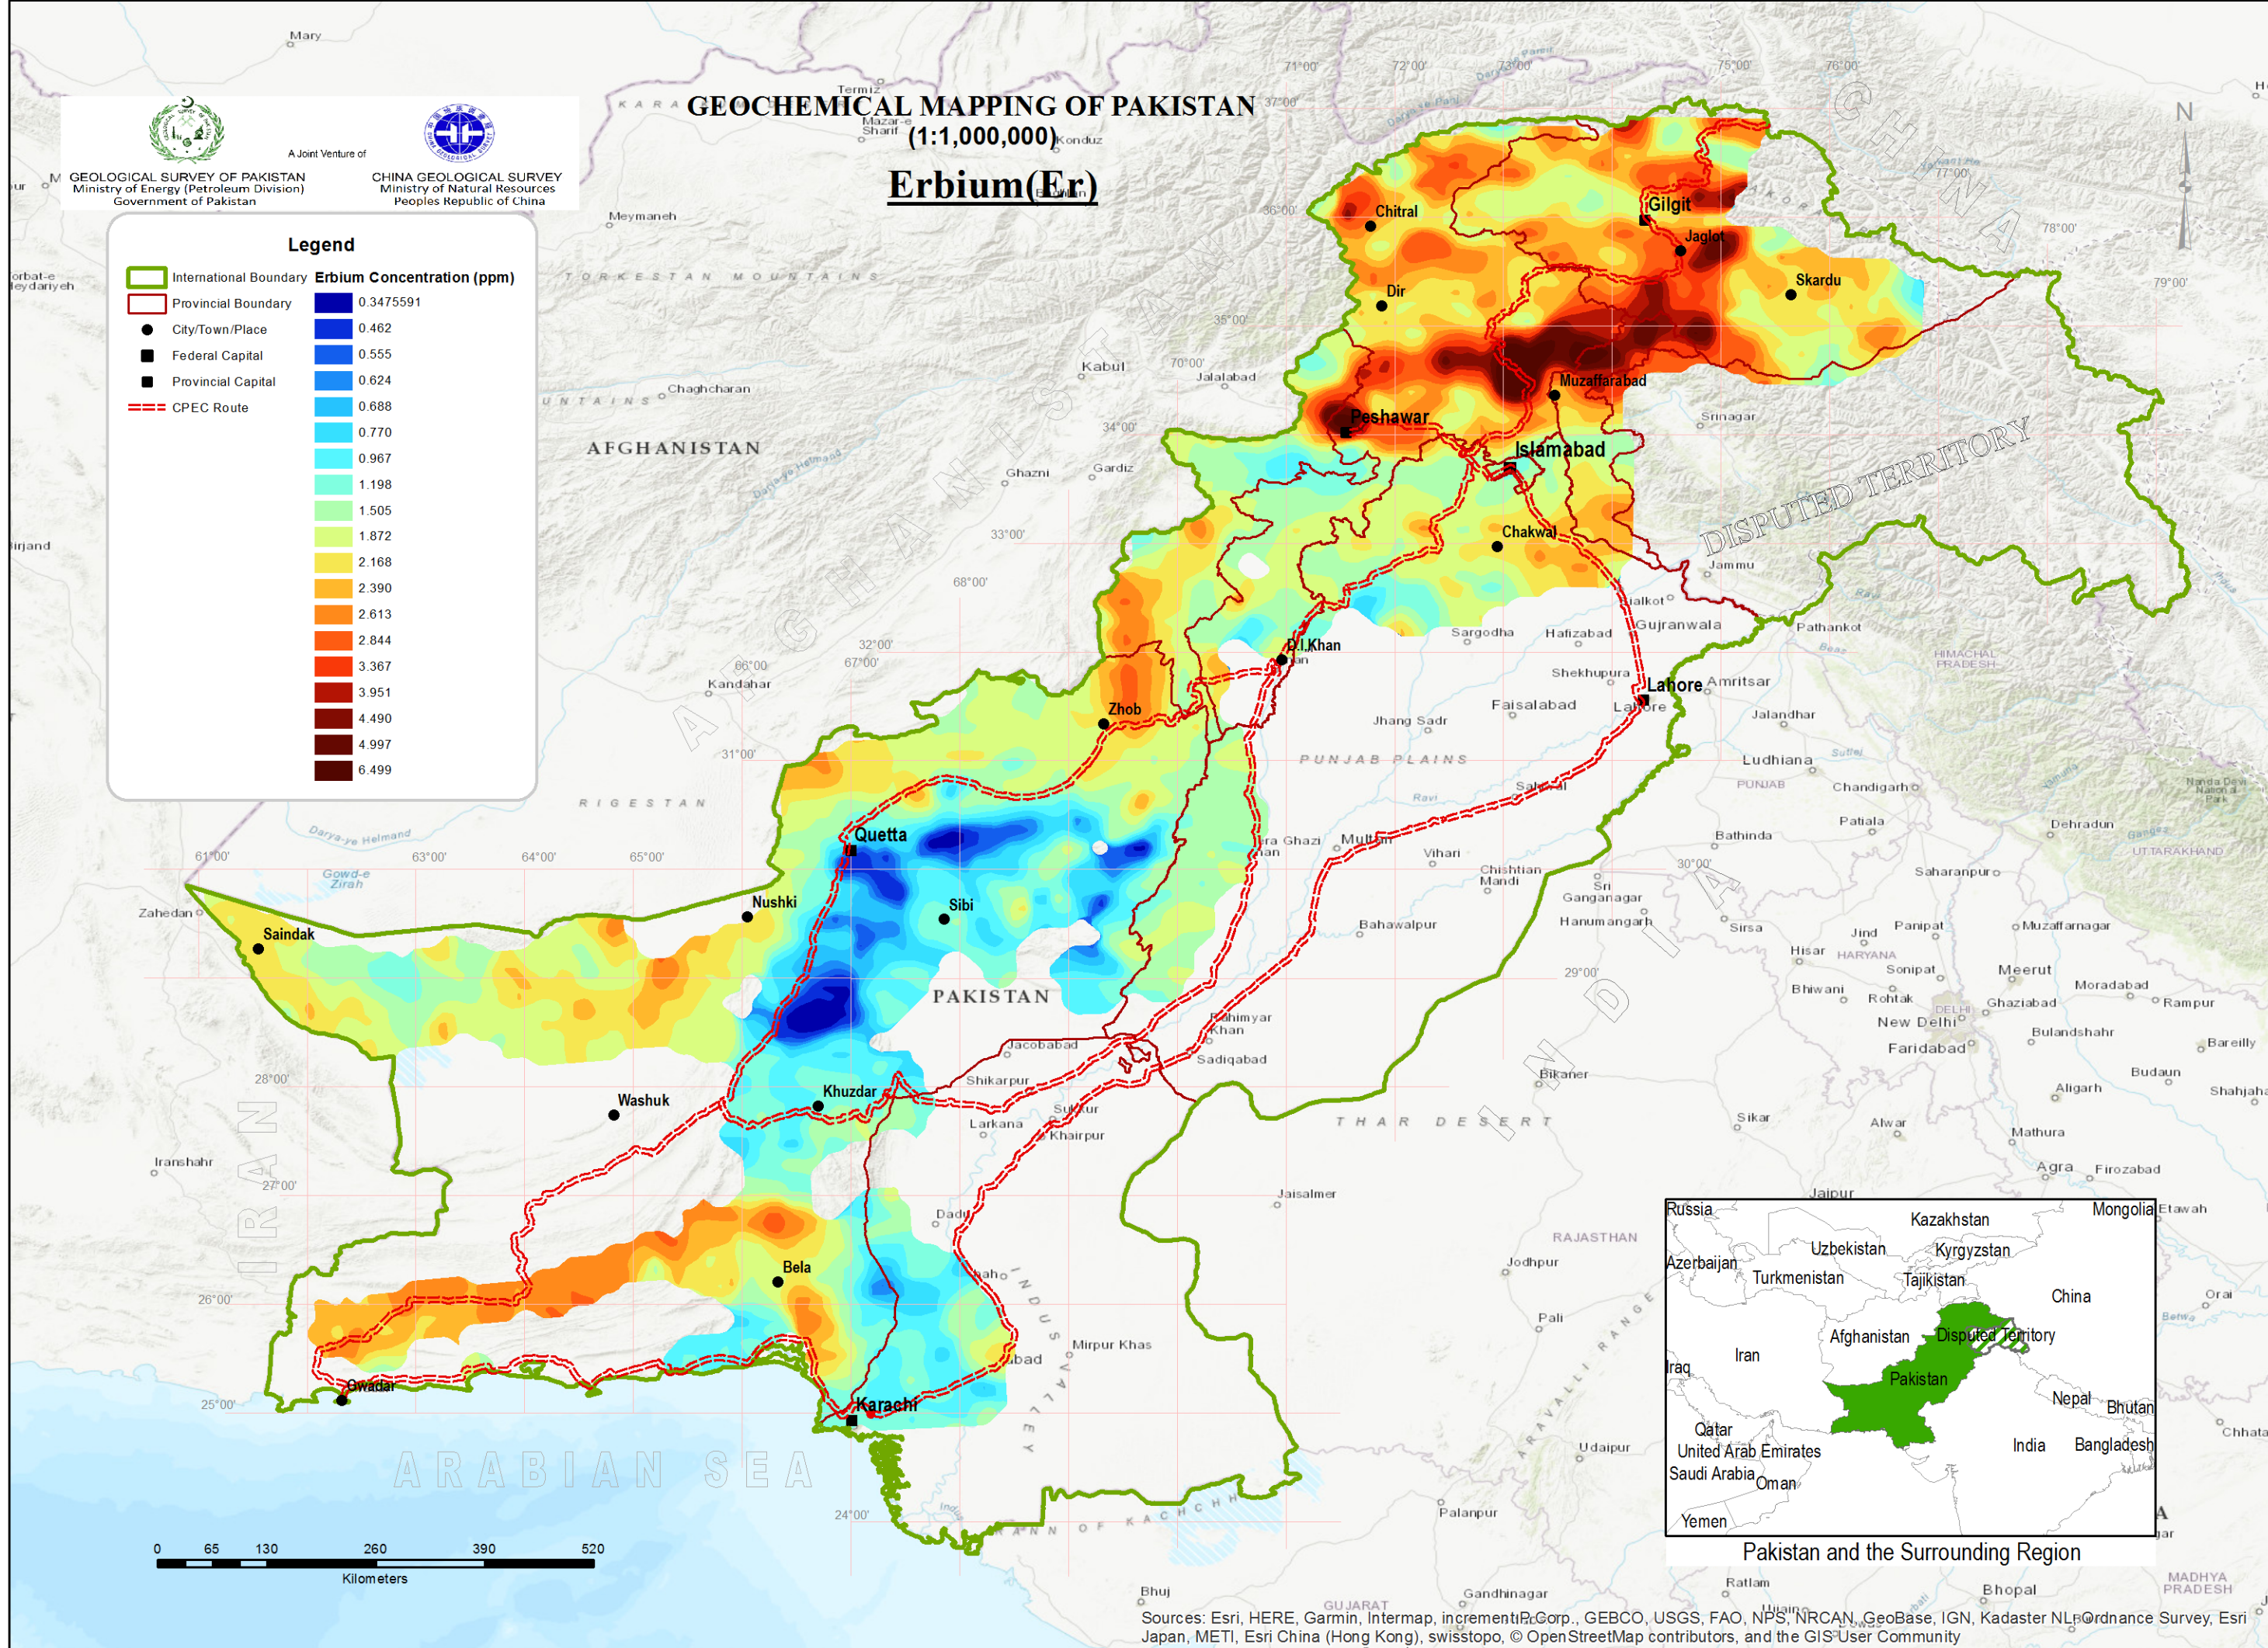

A Joint Venture of

GEOLOGICAL SURVEY OF PAKISTAN
Ministry of Energy (Petroleum Division)
Government of Pakistan

CHINA GEOLOGICAL SURVEY
Ministry of Natural Resources
Peoples Republic of China

GEOCHEMICAL MAPPING OF PAKISTAN

(1:1,000,000)

Erbium(Er)

Legend

Pakistan and the Surrounding Region

Sources: Esri, HERE, Garmin, Intermap, incrementP Corp., GEBCO, USGS, FAO, NPS, NRCAN, GeoBase, IGN, Kadaster NL, Ordnance Survey, Esri Japan, METI, Esri China (Hong Kong), swisstopo, © OpenStreetMap contributors, and the GIS User Community