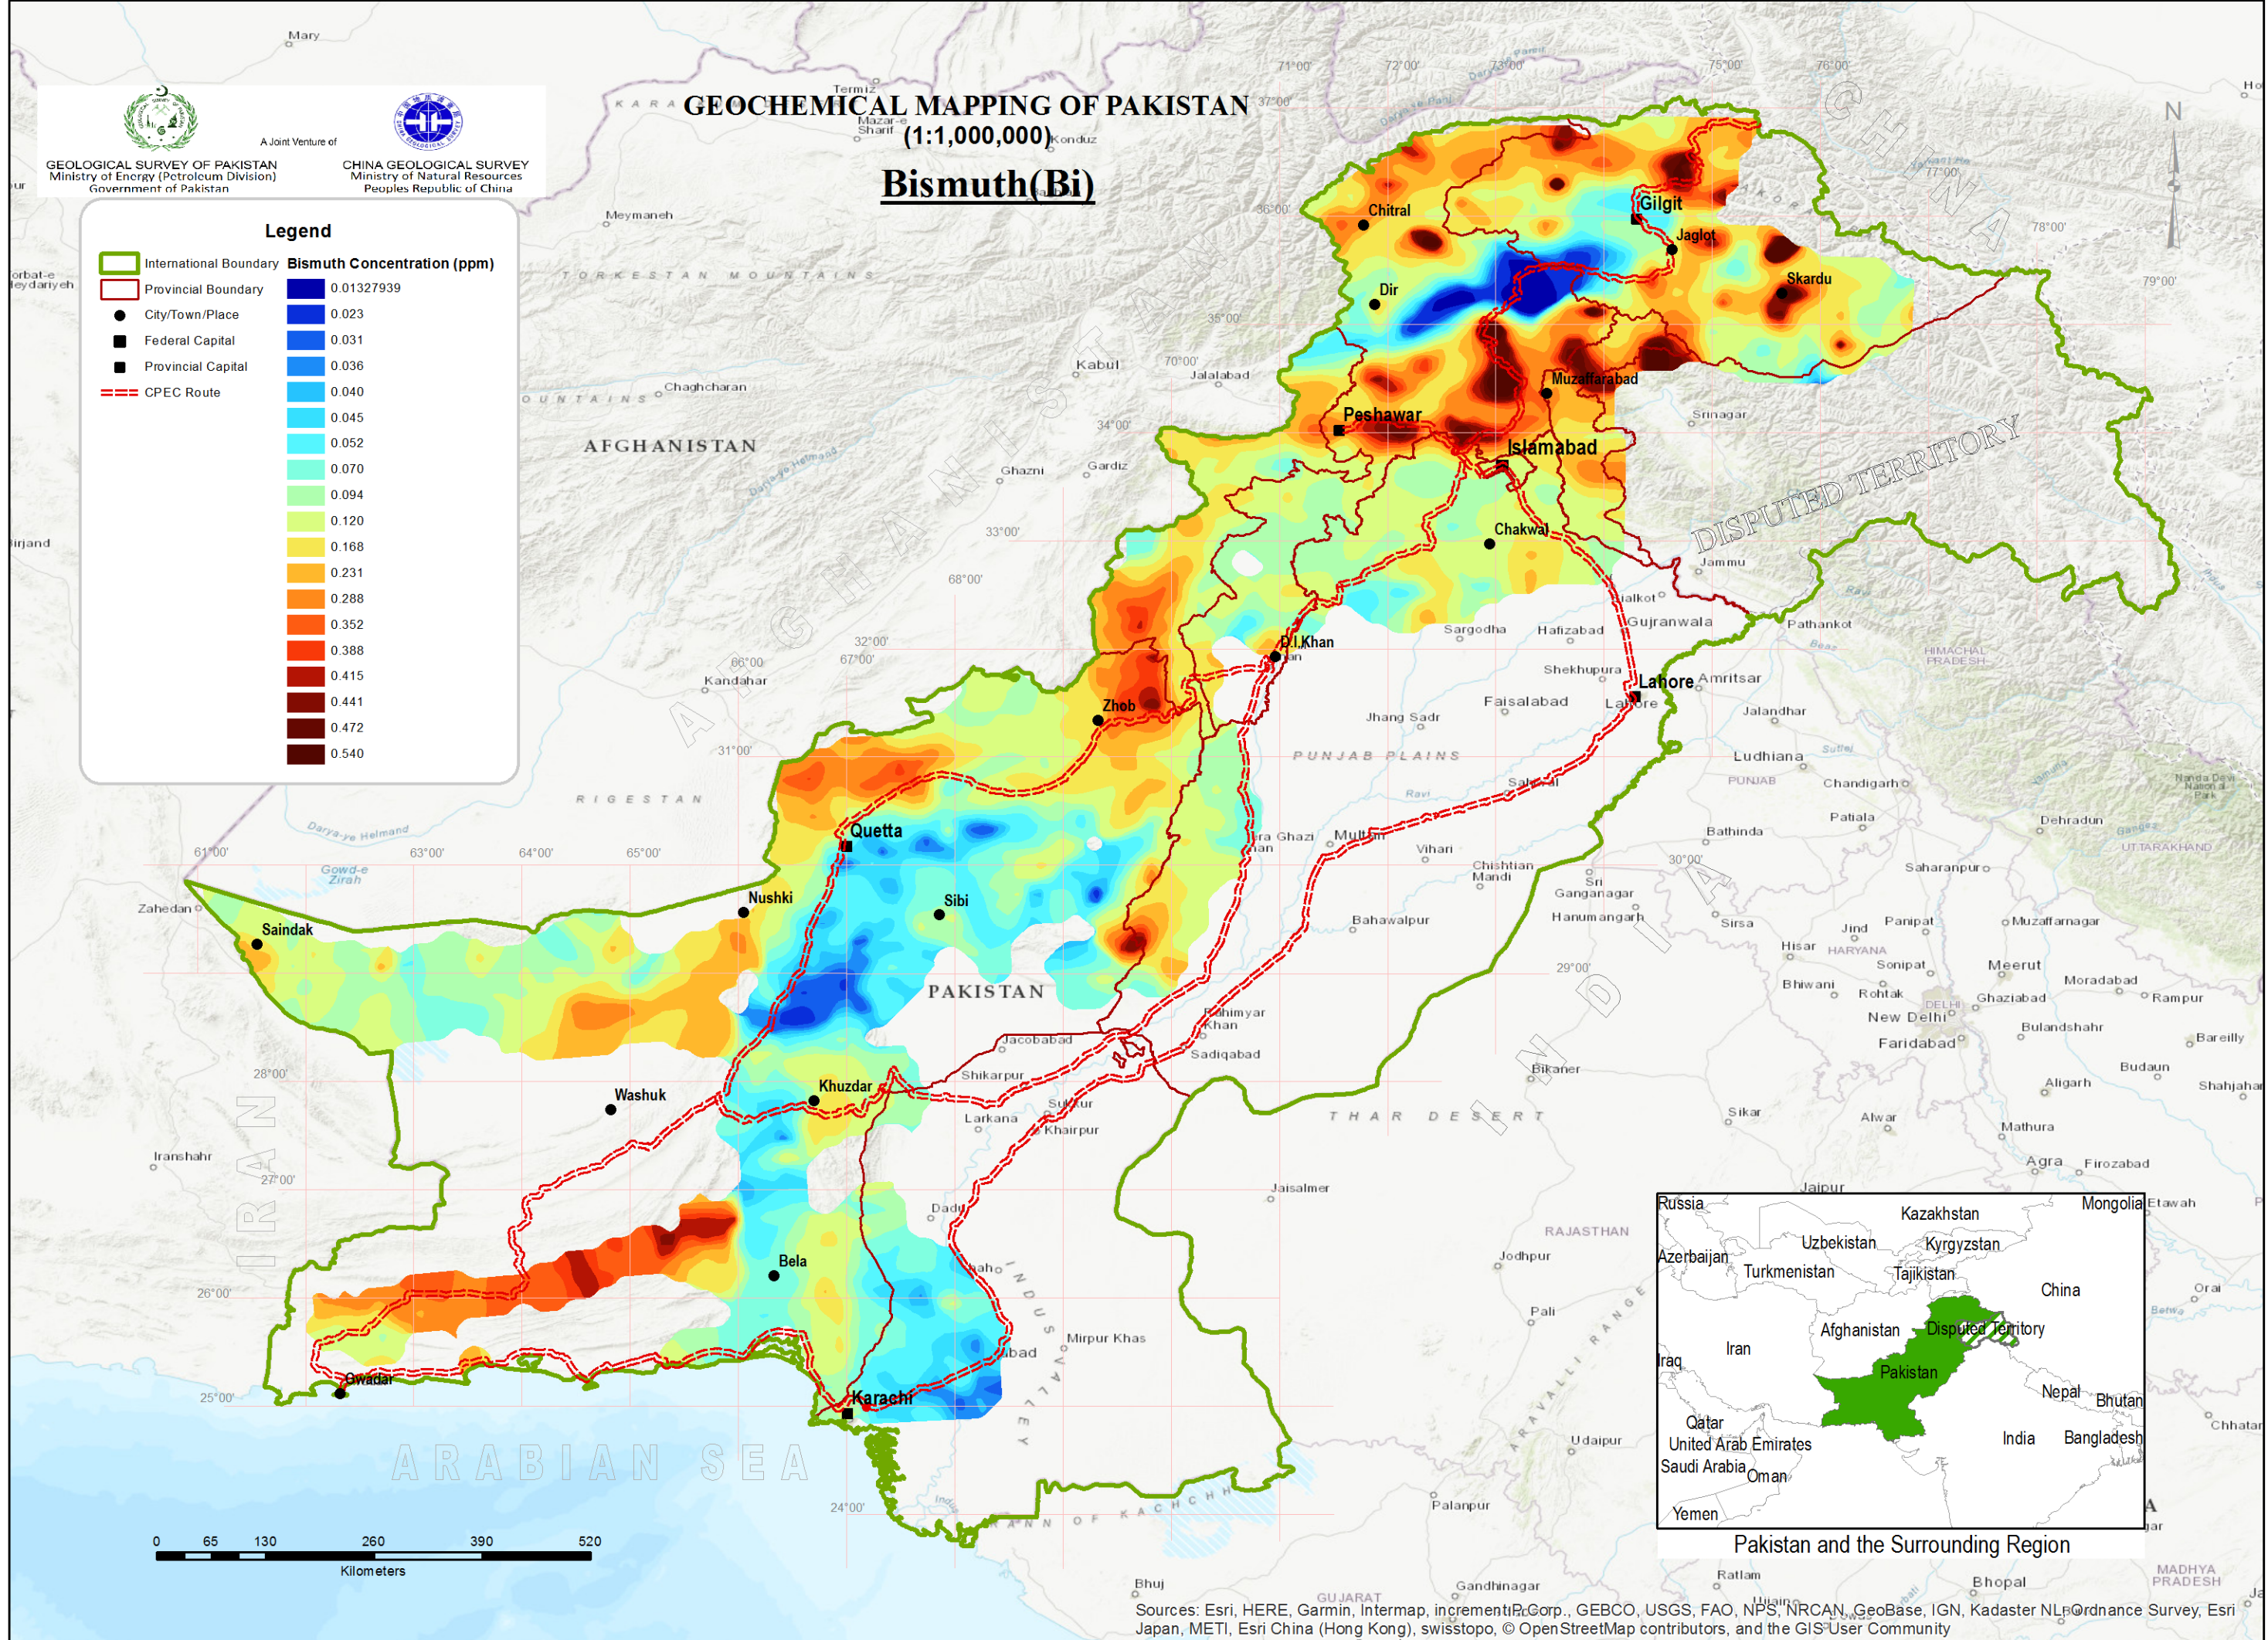

CHINA GEOLOGICAL SURVEY
Ministry of Natural Resources
Peoples Republic of China

GEOCHEMICAL MAPPING OF PAKISTAN

(1:1,000,000)

Bismuth(Bi)

Legend

Pakistan and the Surrounding Region

Sources: Esri, HERE, Garmin, Intermap, incrementP Corp., GEBCO, USGS, FAO, NPS, NRCAN, GeoBase, IGN, Kadaster NL, Ordnance Survey, Esri Japan, METI, Esri China (Hong Kong), swisstopo, © OpenStreetMap contributors, and the GIS User Community