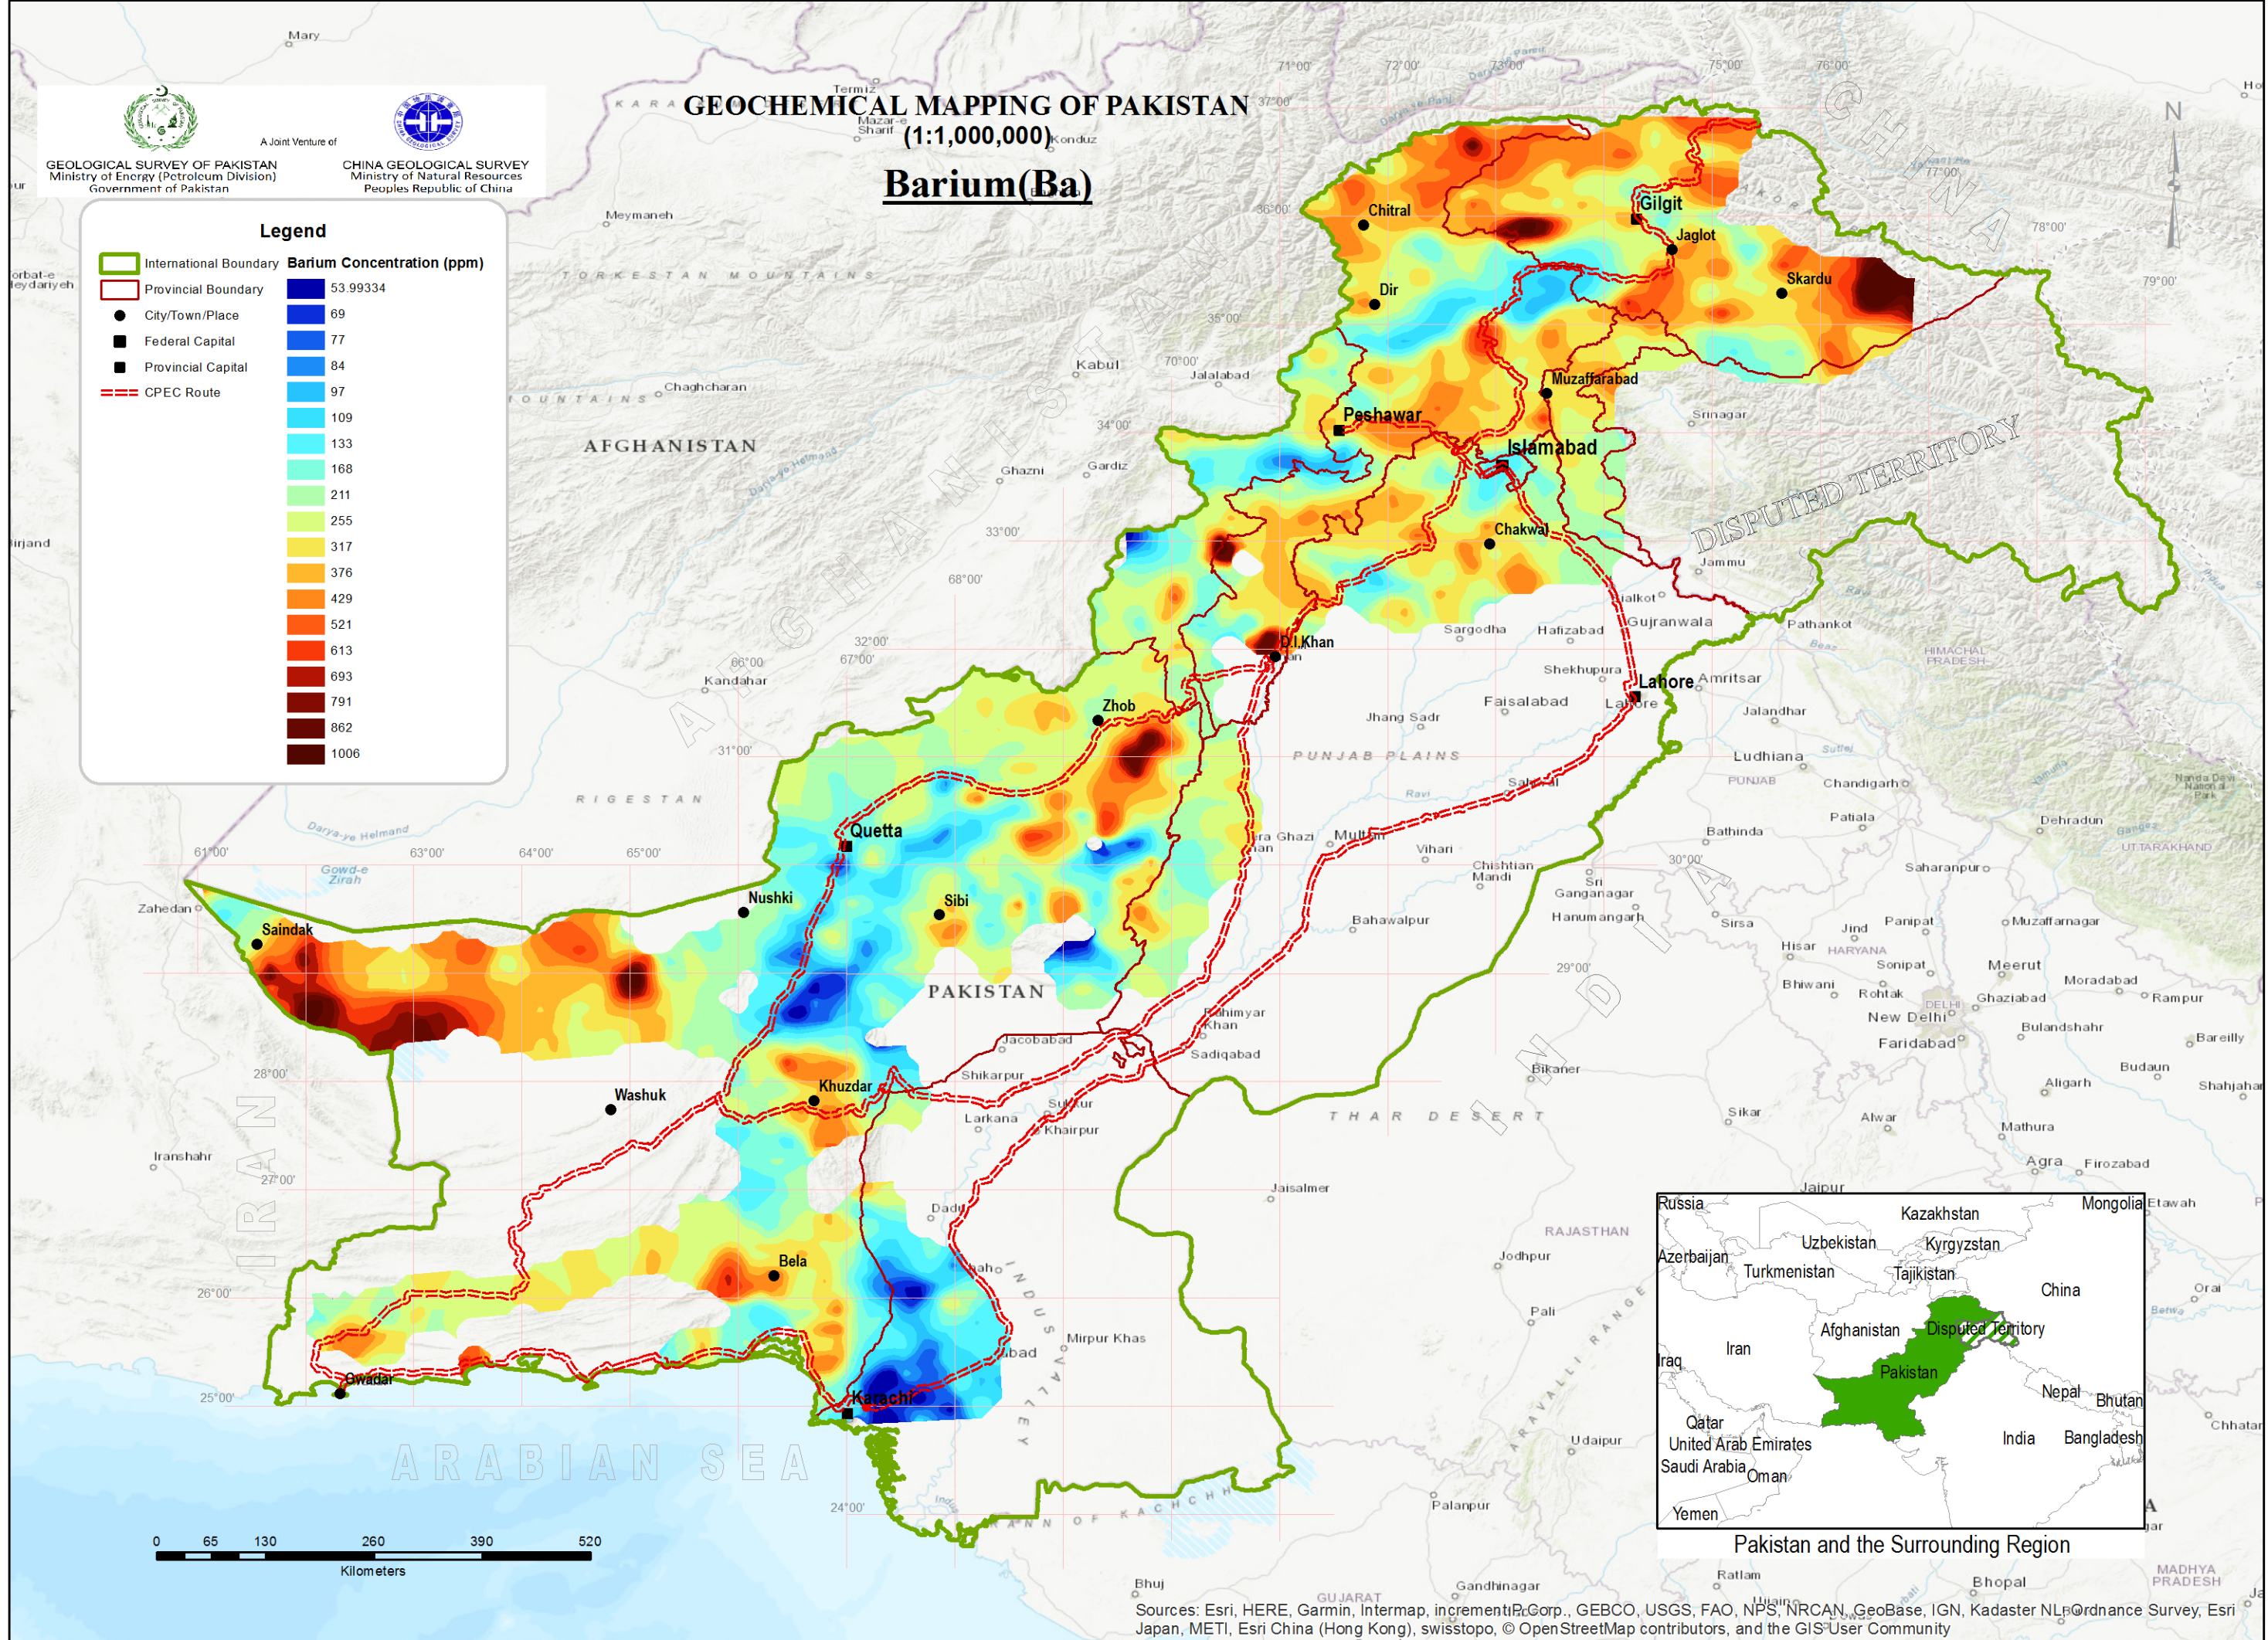

CHINA GEOLOGICAL SURVEY
Ministry of Natural Resources
Peoples Republic of China

GEOCHEMICAL MAPPING OF PAKISTAN

(1:1,000,000)

Barium (Ba)

Legend

Pakistan and the Surrounding Region

Sources: Esri, HERE, Garmin, Intermap, incrementP Corp., GEBCO, USGS, FAO, NPS, NRCAN, GeoBase, IGN, Kadaster NL, Ordnance Survey, Esri Japan, METI, Esri China (Hong Kong), swisstopo, © OpenStreetMap contributors, and the GIS User Community