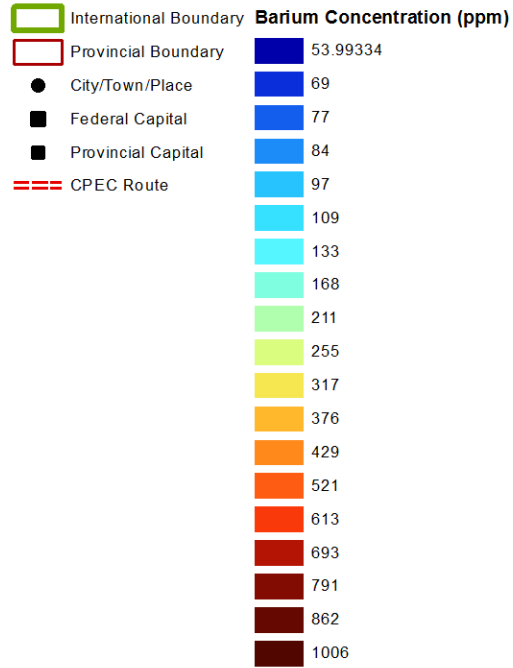

CHINA GEOLOGICAL SURVEY
Ministry of Natural Resources
Peoples Republic of China

GEOCHEMICAL MAPPING OF PAKISTAN

(1:1,000,000)

Barium (Ba)

Legend

Pakistan and the Surrounding Region

Sources: Esri, HERE, Garmin, Intermap, incrementP Corp., GEBCO, USGS, FAO, NPS, NRCAN, GeoBase, IGN, Kadaster NL, Ordnance Survey, Esri Japan, METI, Esri China (Hong Kong), swisstopo, © OpenStreetMap contributors, and the GIS User Community