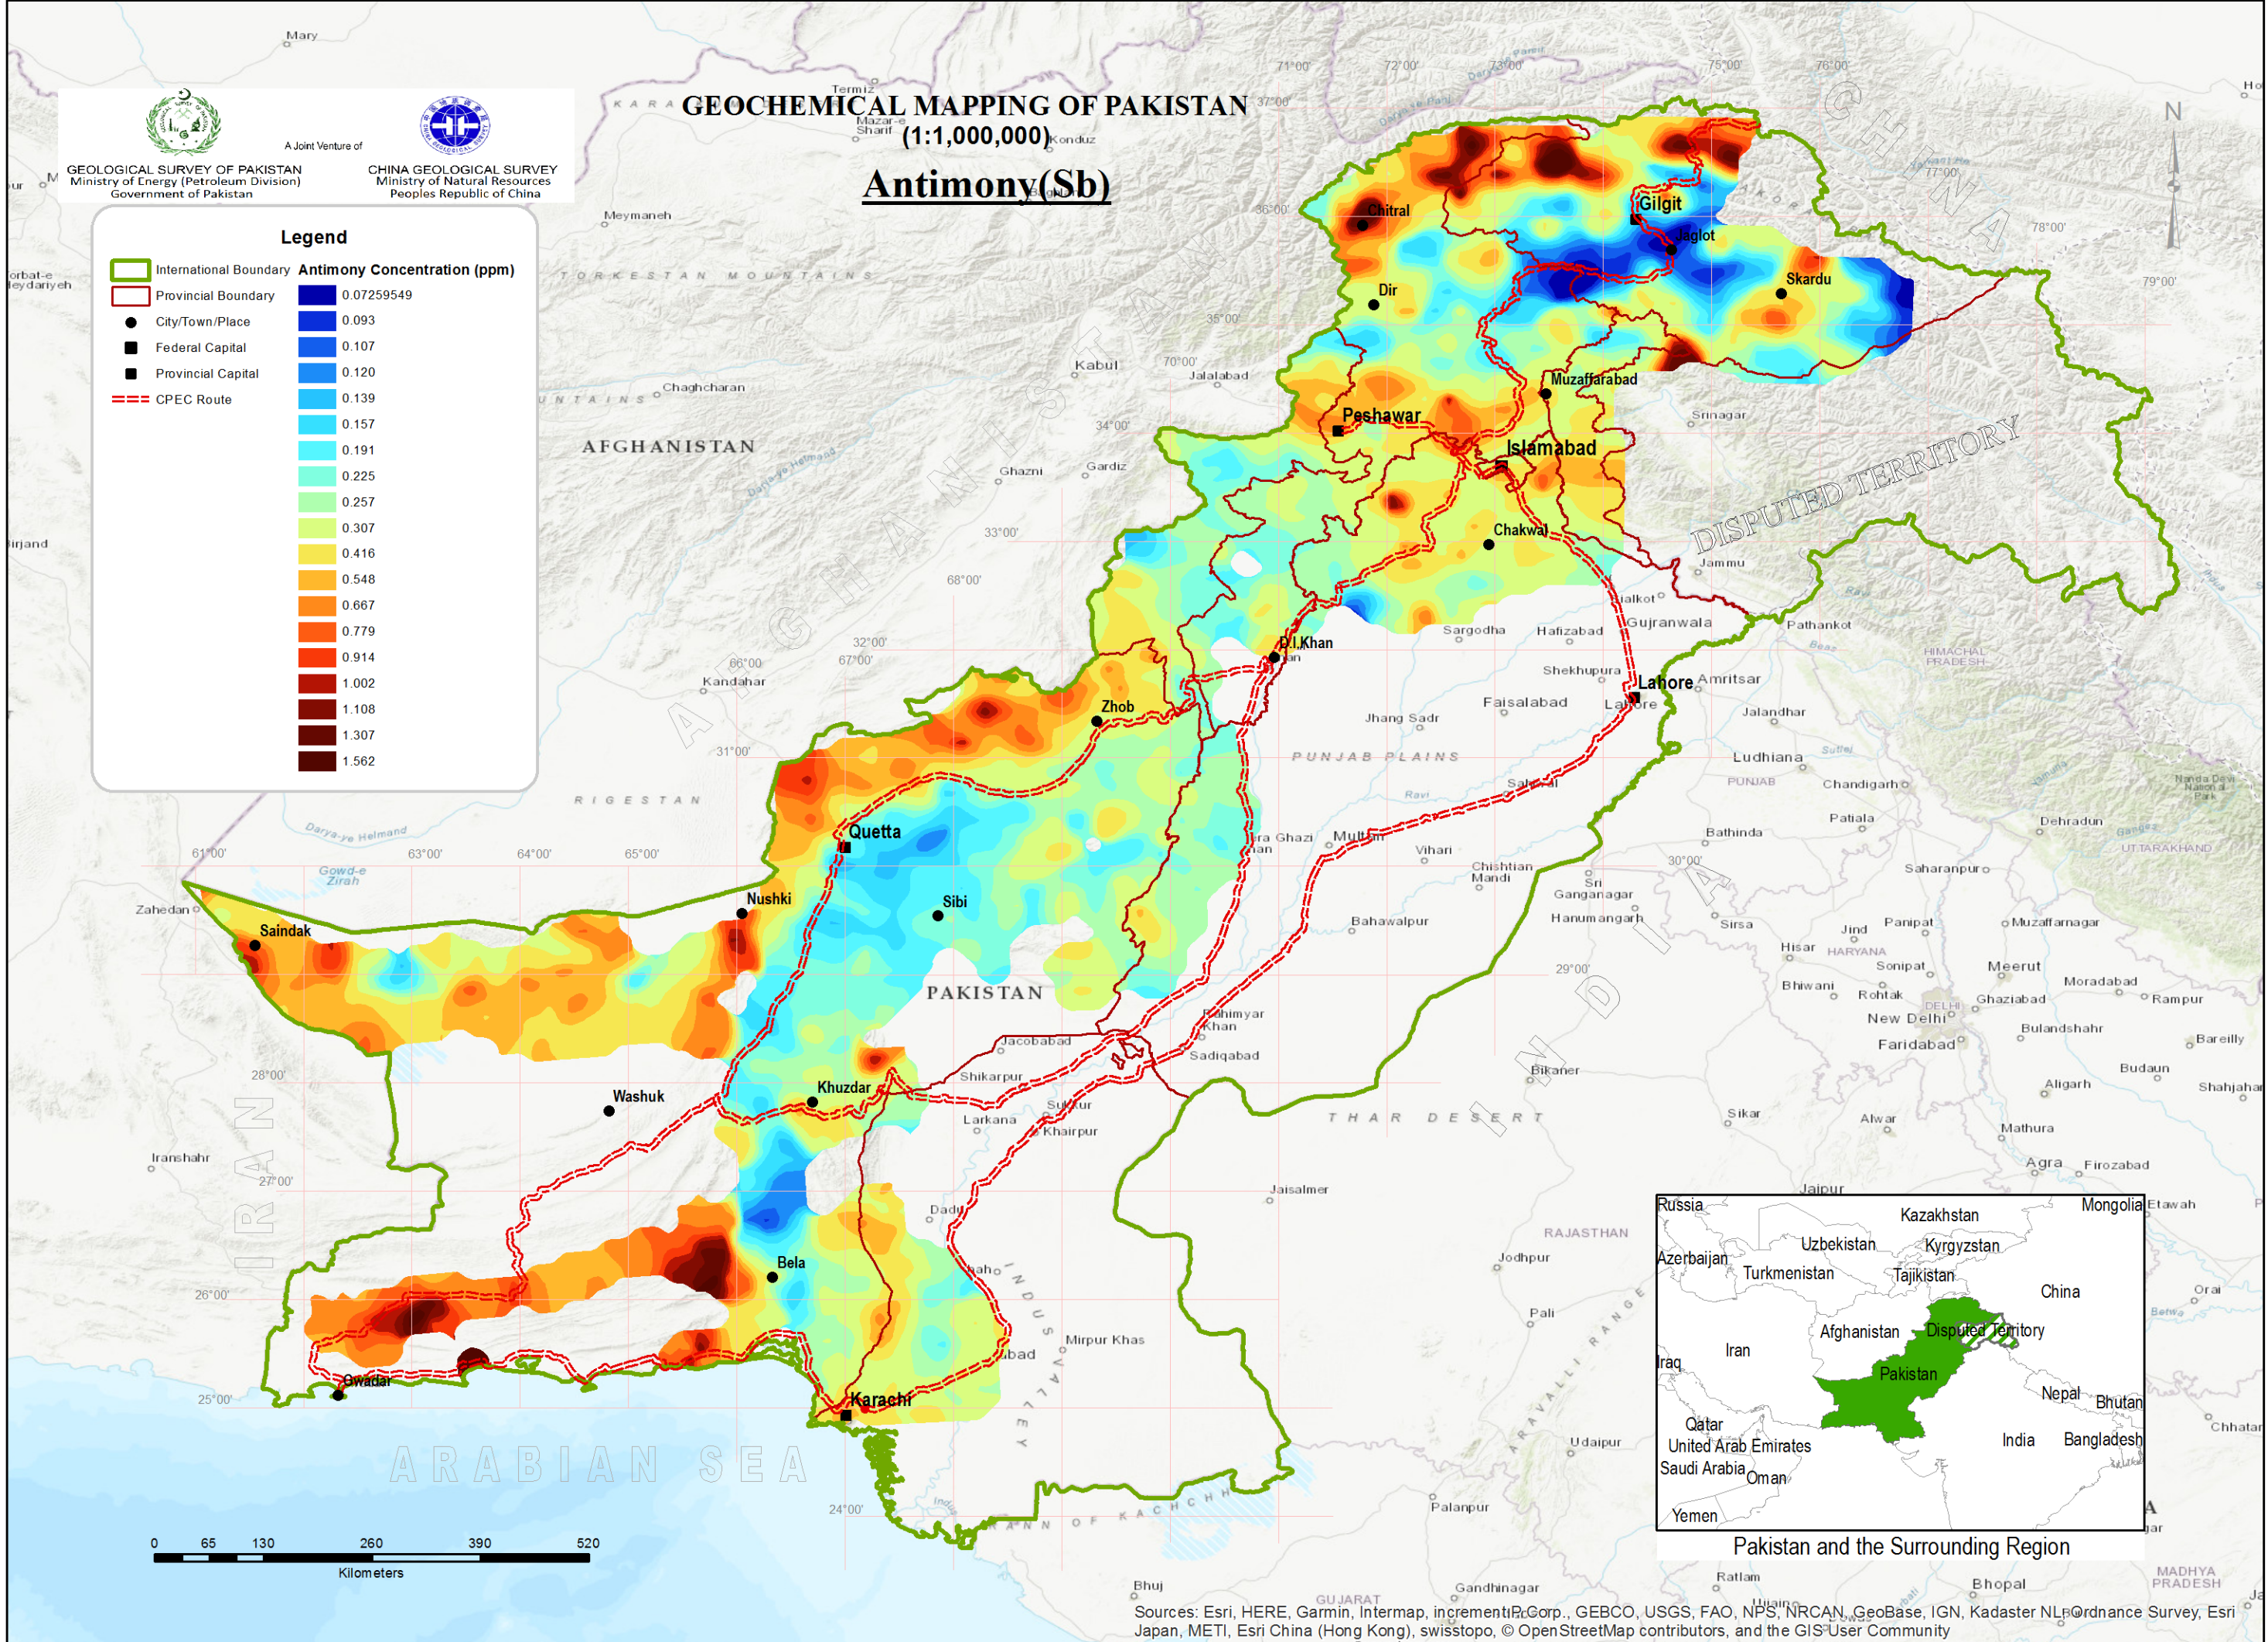

GEOLOGICAL SURVEY OF PAKISTAN
Ministry of Energy (Petroleum Division)
Government of Pakistan

A Joint Venture of
CHINA GEOLOGICAL SURVEY
Ministry of Natural Resources
Peoples Republic of China

GEOCHEMICAL MAPPING OF PAKISTAN

(1:1,000,000)

Antimony(Sb)

Legend

Pakistan and the Surrounding Region

Sources: Esri, HERE, Garmin, Intermap, incrementP Corp., GEBCO, USGS, FAO, NPS, NRCAN, GeoBase, IGN, Kadaster NL, Ordnance Survey, Esri Japan, METI, Esri China (Hong Kong), swisstopo, © OpenStreetMap contributors, and the GIS-User Community