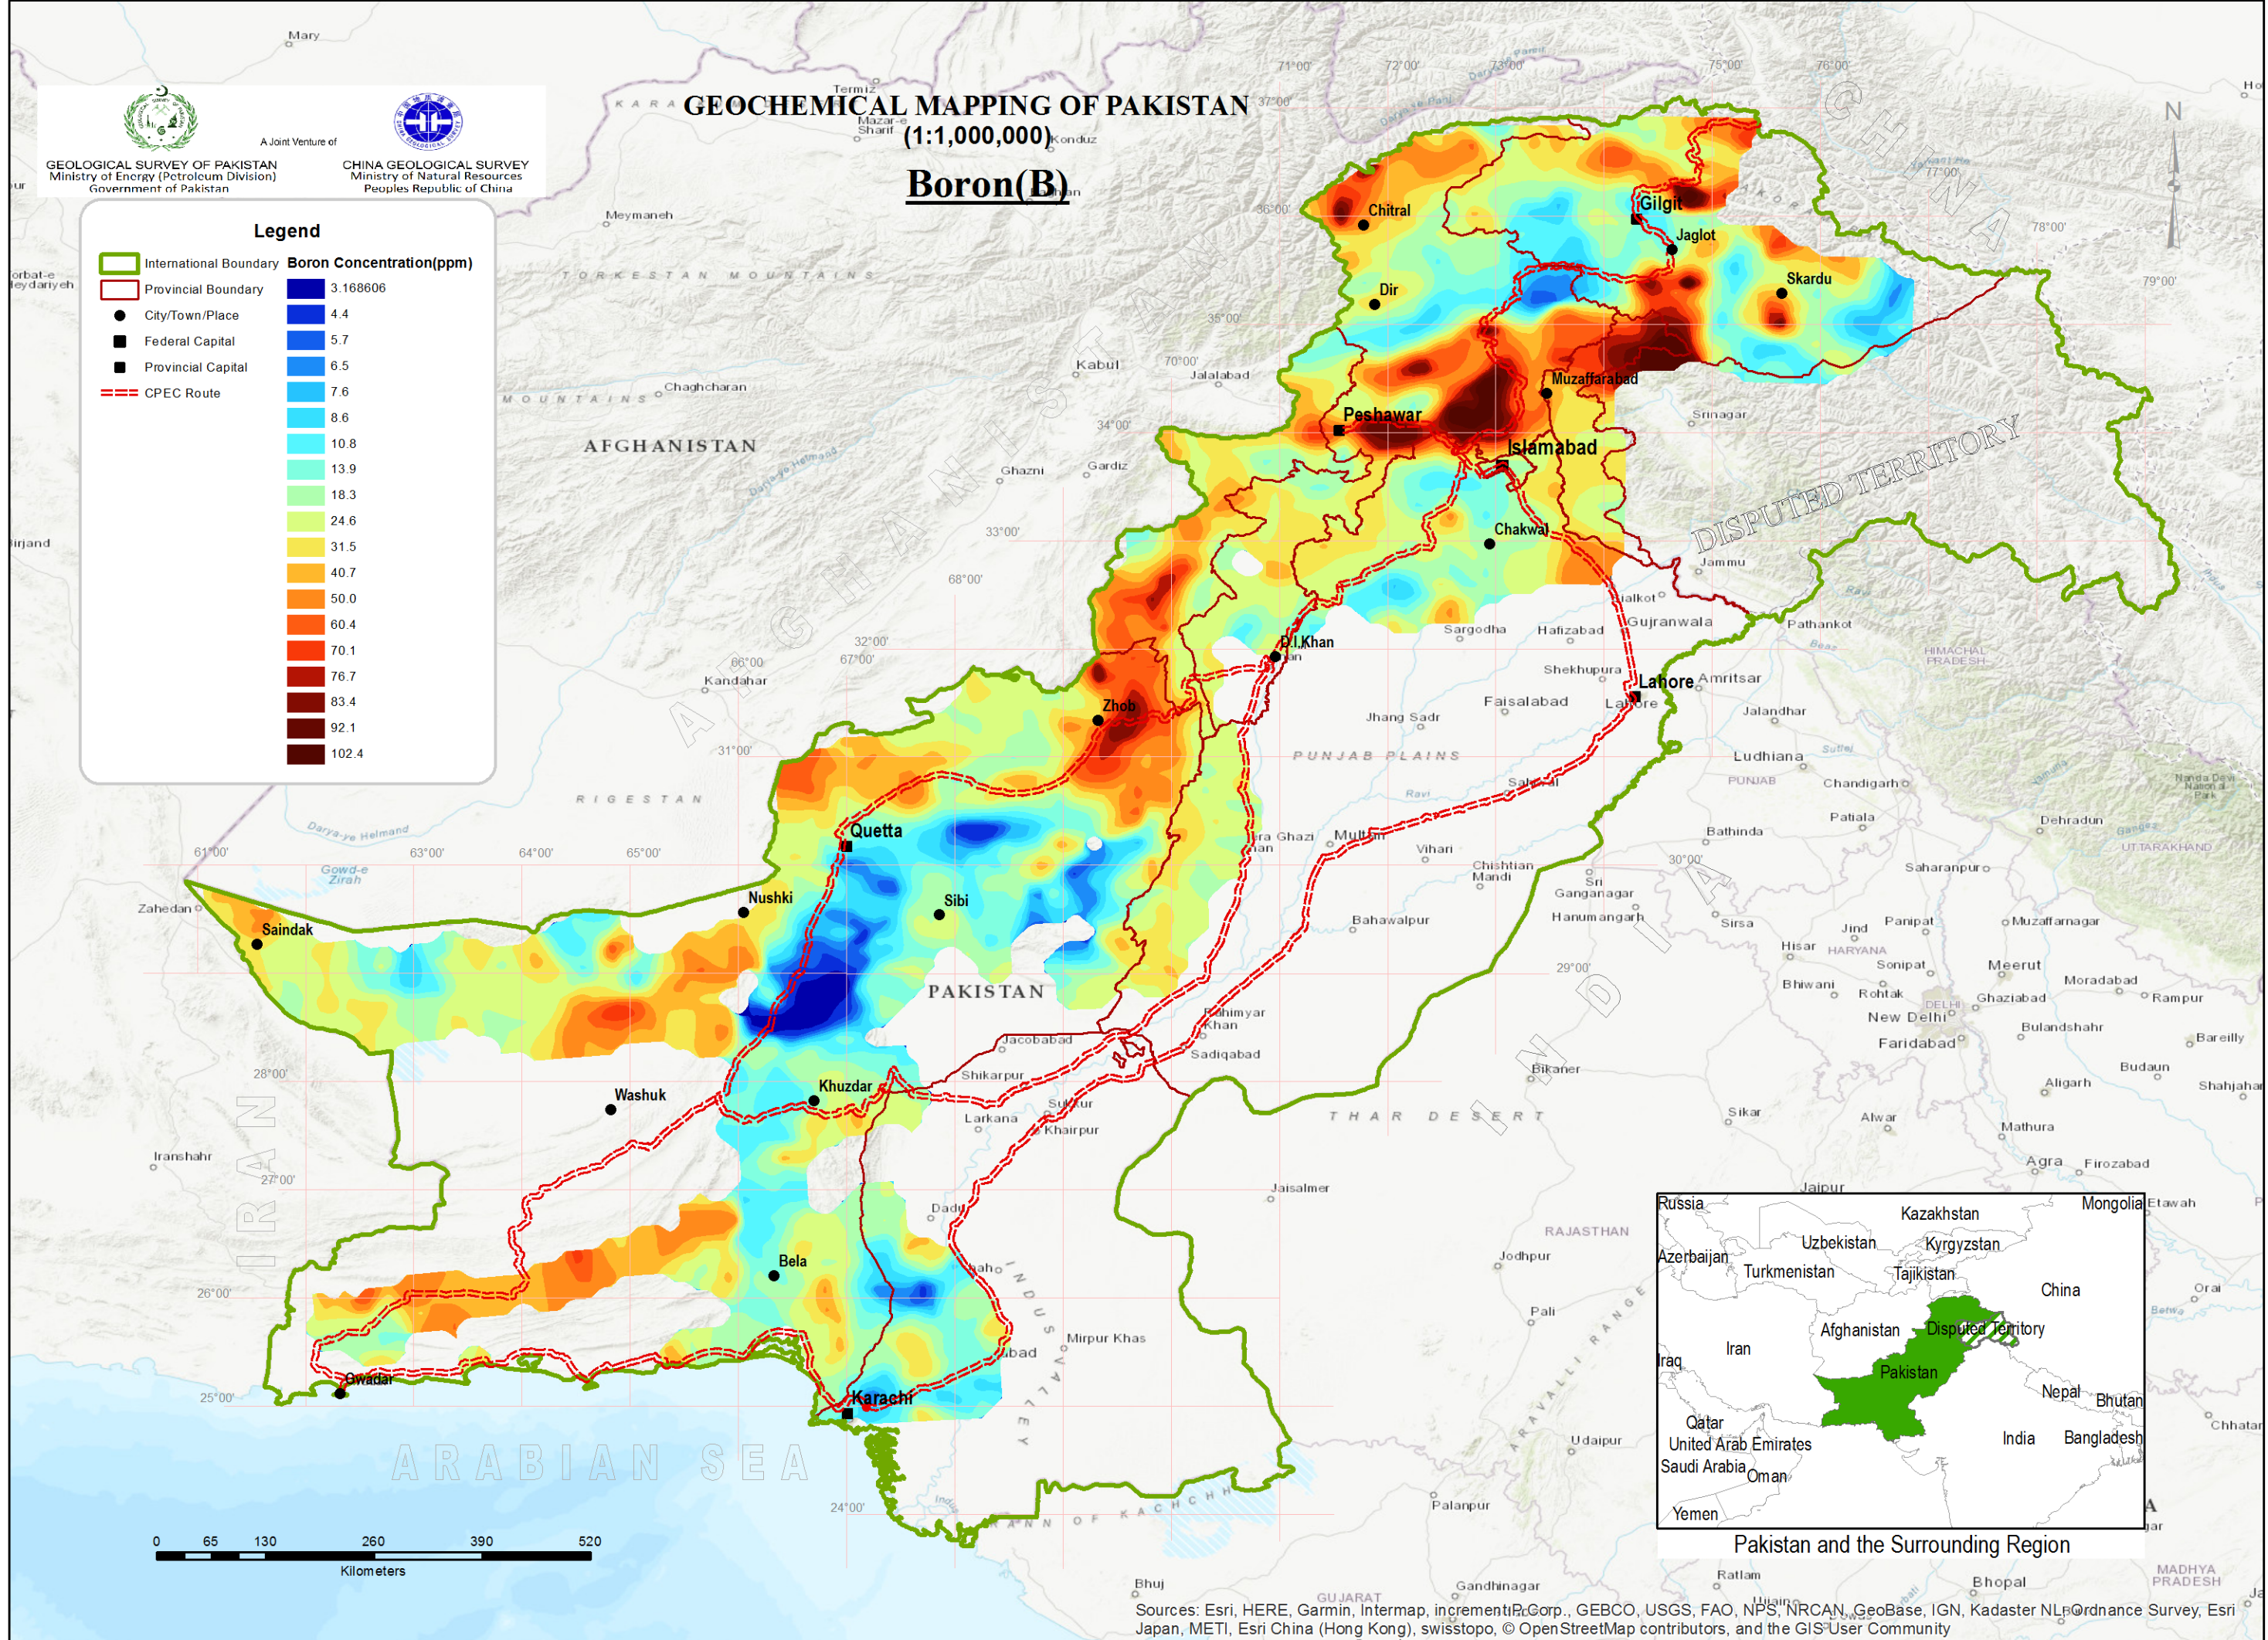

CHINA GEOLOGICAL SURVEY
Ministry of Natural Resources
Peoples Republic of China

GEOCHEMICAL MAPPING OF PAKISTAN

(1:1,000,000)

Boron(B)

Legend

Pakistan and the Surrounding Region

Sources: Esri, HERE, Garmin, Intermap, incrementP Corp., GEBCO, USGS, FAO, NPS, NRCAN, GeoBase, IGN, Kadaster NL, Ordnance Survey, Esri Japan, METI, Esri China (Hong Kong), swisstopo, © OpenStreetMap contributors, and the GIS User Community